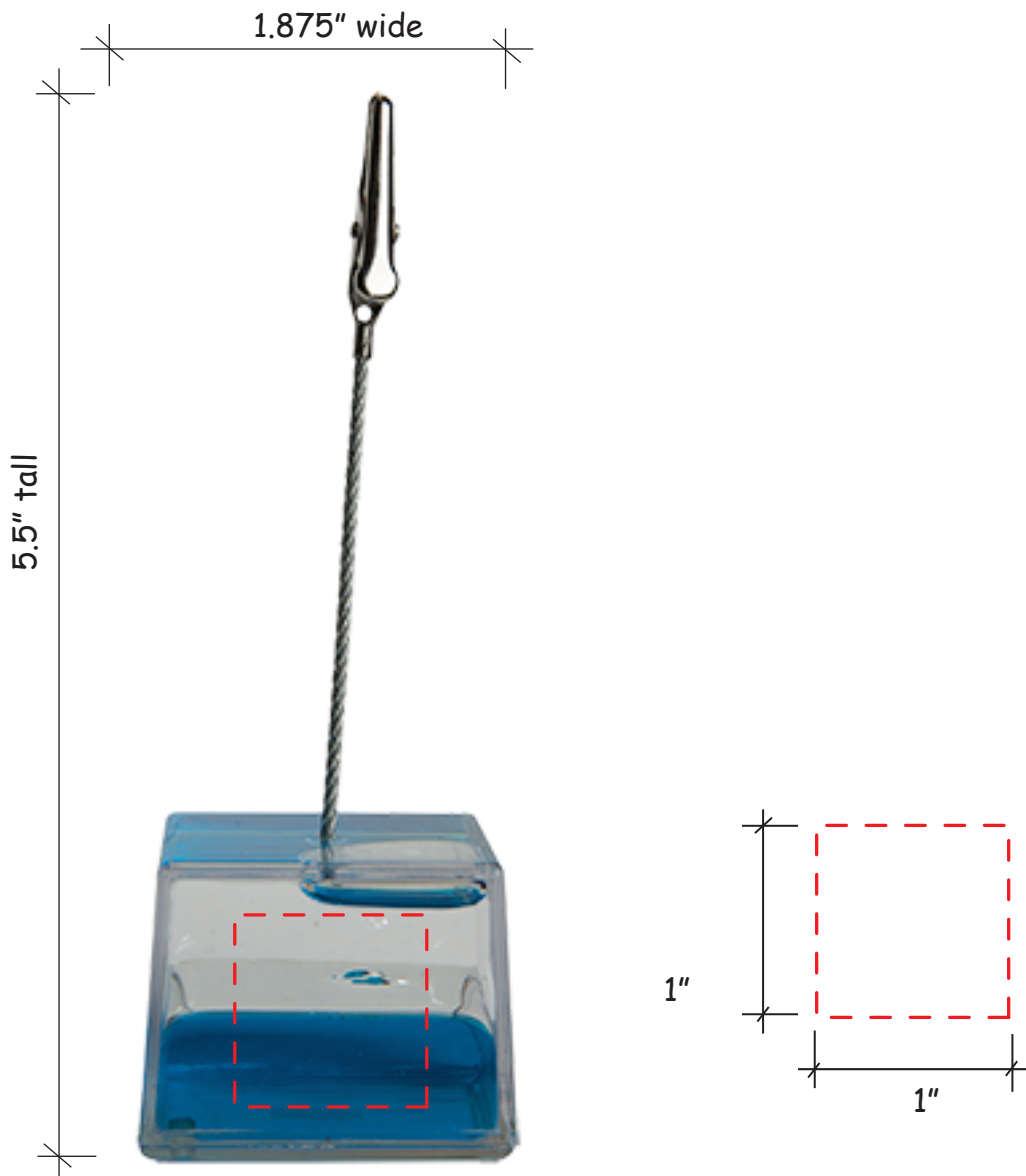

# Liquid Memo Cube Item #20131

*Artwork shown at scale*

Artwork is always printed at maximum size unless otherwise requested. Due to the nature and orientation of some logos, the actual imprint area may vary from what is seen here and in our catalog. Some color variation in products is natural and should be expected.