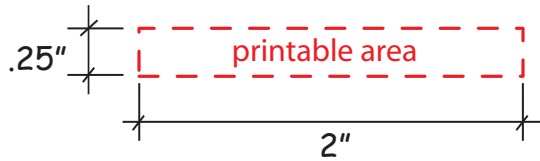

Use this number to obtain tracking information on www.alpi.net

Order #: _____
Production Time begins upon receipt of proof approval.
Account must be in good credit standing.

24022 - Crab Claw Pen

ALPI International • ASI 34415 • PPAI 111221 • www.alpi.net

Artwork is always printed at maximum size unless otherwise requested. Due to the nature and orientation of some logos, the actual imprint area may vary from what is seen here and in our catalog.