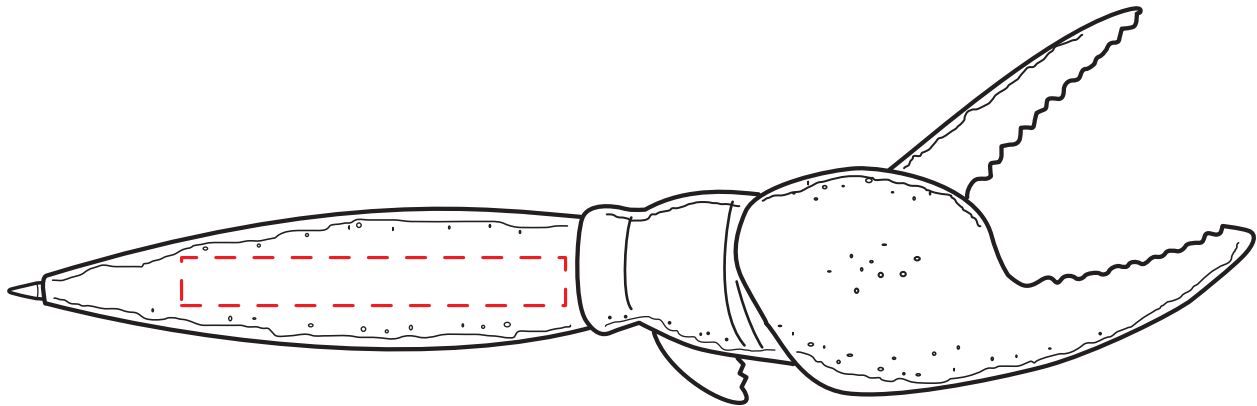

Use this number to obtain tracking information on www.alpi.net

Order #: _____
Production Time begins upon receipt of proof approval.
Account must be in good credit standing.

24022 - Crab Claw Pen

ALPI International • ASI 34415 • PPAI 111221 • www.alpi.net

Artwork is always printed at maximum size unless otherwise requested. Due to the nature and orientation of some logos, the actual imprint area may vary from what is seen here and in our catalog.