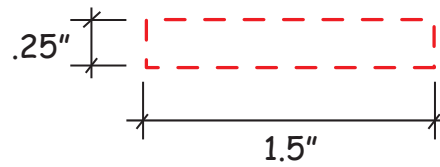

## Knee Joint Keyring Item #24047

*Artwork shown at scale*

5.5" long

Artwork is always printed at maximum size unless otherwise requested. Due to the nature and orientation of some logos, the actual imprint area may vary from what is seen here and in our catalog. Some color variation in products is natural and should be expected.