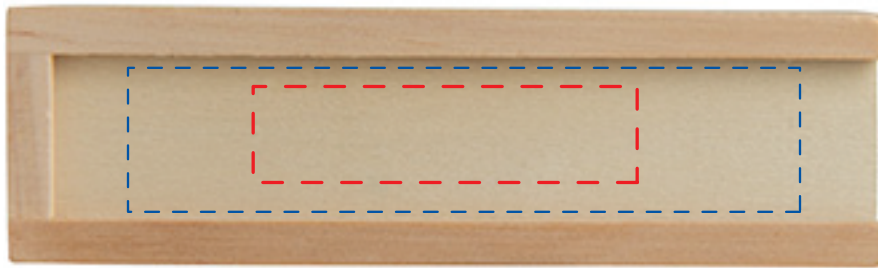

Wooden Dice Box Item #24084

Artwork shown at scale

4.5" long

Full color printing available
imprint size: 3.5" x .75"

Artwork is always printed at maximum size unless otherwise requested. Due to the nature and orientation of some logos, the actual imprint area may vary from what is seen here and in our catalog. Some color variation in products is natural and should be expected.