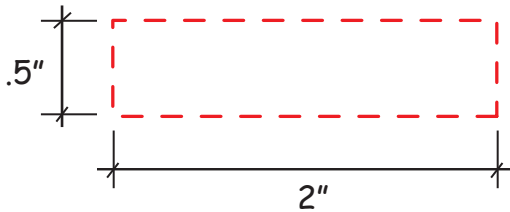

Wooden Dice Box Item #24084

Artwork shown at scale

4.5" long

Full color printing available
imprint size: 3.5" x .75"

Artwork is always printed at maximum size unless otherwise requested. Due to the nature and orientation of some logos, the actual imprint area may vary from what is seen here and in our catalog. Some color variation in products is natural and should be expected.