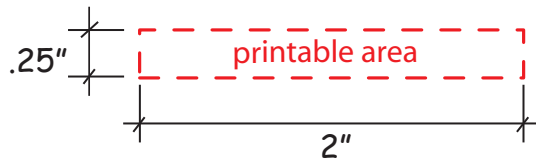

Use this number to obtain tracking information on www.alpi.net

Order #: _____
Production Time begins upon receipt of proof approval.
Account must be in good credit standing.

24089 - Twig Pen

ALPI International • ASI 34415 • PPAI 111221 • www.alpi.net

Artwork is always printed at maximum size unless otherwise requested. Due to the nature and orientation of some logos, the actual imprint area may vary from what is seen here and in our catalog.