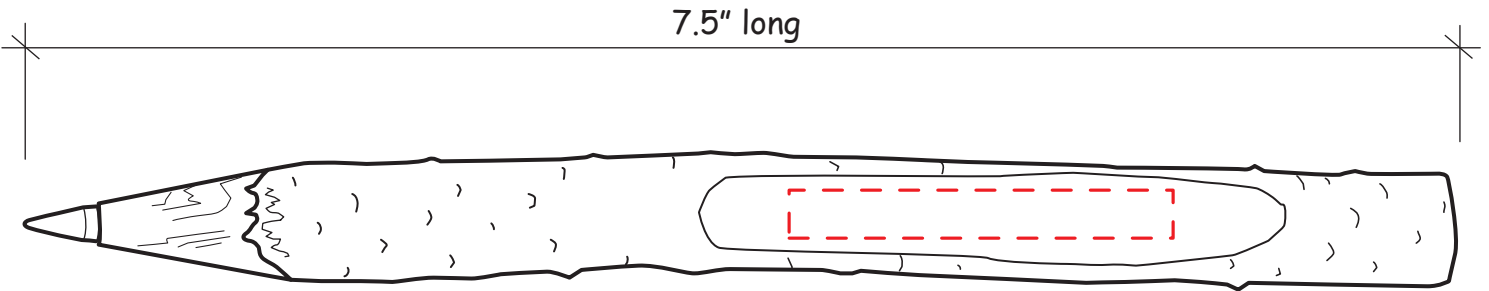

Use this number to obtain tracking information on www.alpi.net

Order #: _____
Production Time begins upon receipt of proof approval.
Account must be in good credit standing.

24089 - Twig Pen

ALPI International • ASI 34415 • PPAI 111221 • www.alpi.net

Artwork is always printed at maximum size unless otherwise requested. Due to the nature and orientation of some logos, the actual imprint area may vary from what is seen here and in our catalog.