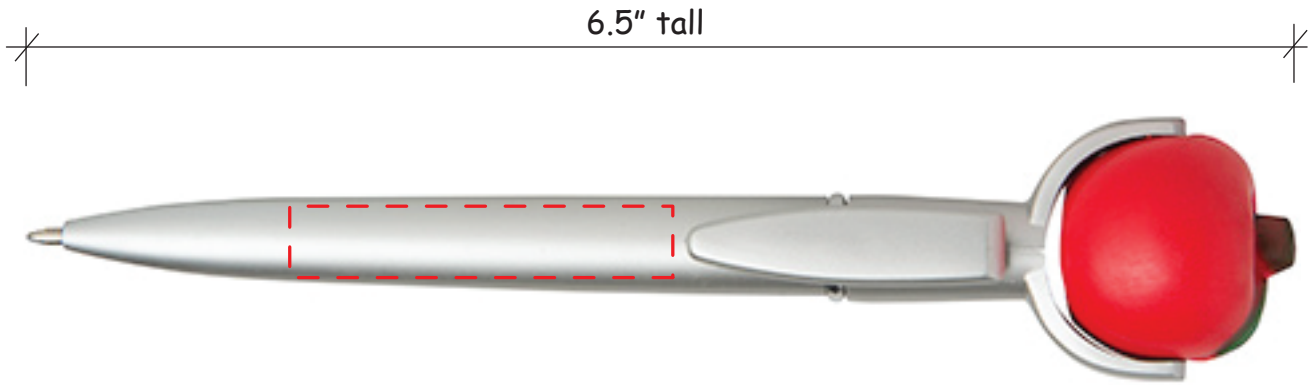

Apple Squeeze-Top Pen Item #2413001

Artwork shown at scale

Artwork is always printed at maximum size unless otherwise requested. Due to the nature and orientation of some logos, the actual imprint area may vary from what is seen here and in our catalog. Some color variation in products is natural and should be expected.