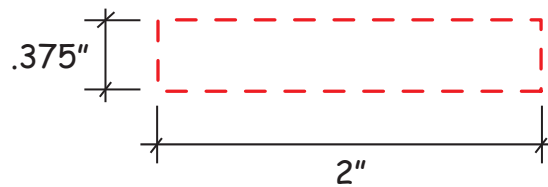

# Baseball Squeezeie-Top Pen Item #2413002

*Artwork shown at scale*

Artwork is always printed at maximum size unless otherwise requested. Due to the nature and orientation of some logos, the actual imprint area may vary from what is seen here and in our catalog. Some color variation in products is natural and should be expected.