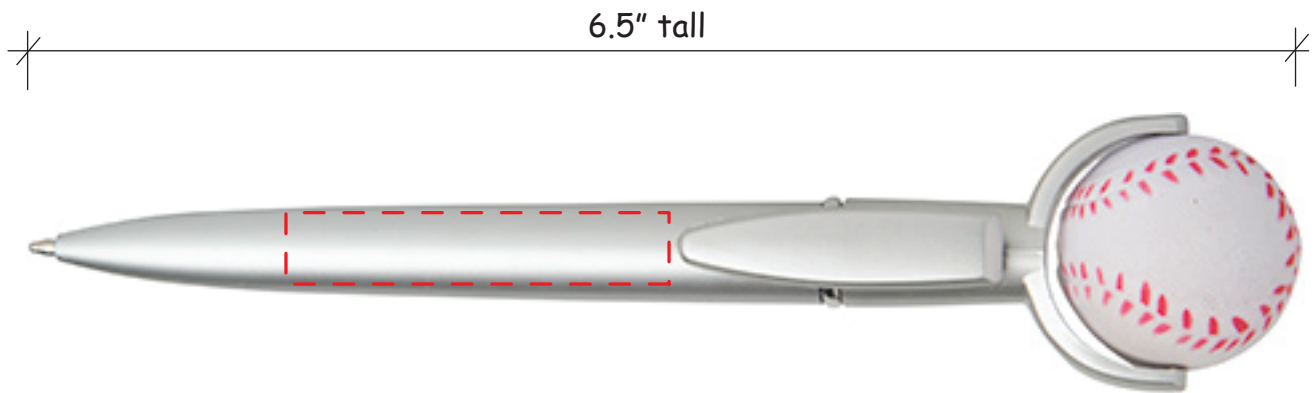

# Baseball Squeezeie-Top Pen Item #2413002

*Artwork shown at scale*

Artwork is always printed at maximum size unless otherwise requested. Due to the nature and orientation of some logos, the actual imprint area may vary from what is seen here and in our catalog. Some color variation in products is natural and should be expected.