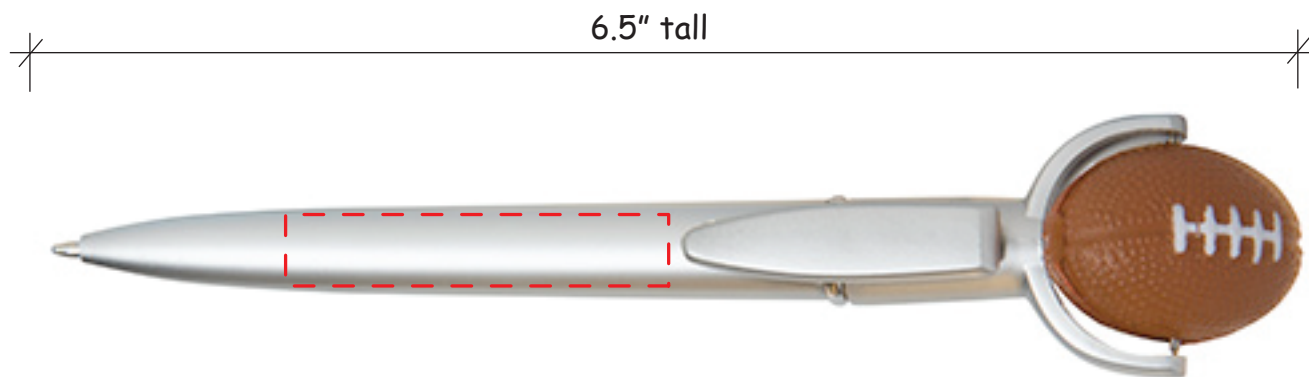

Football Squeeze-Top Pen Item #2413006

Artwork shown at scale

Artwork is always printed at maximum size unless otherwise requested. Due to the nature and orientation of some logos, the actual imprint area may vary from what is seen here and in our catalog. Some color variation in products is natural and should be expected.