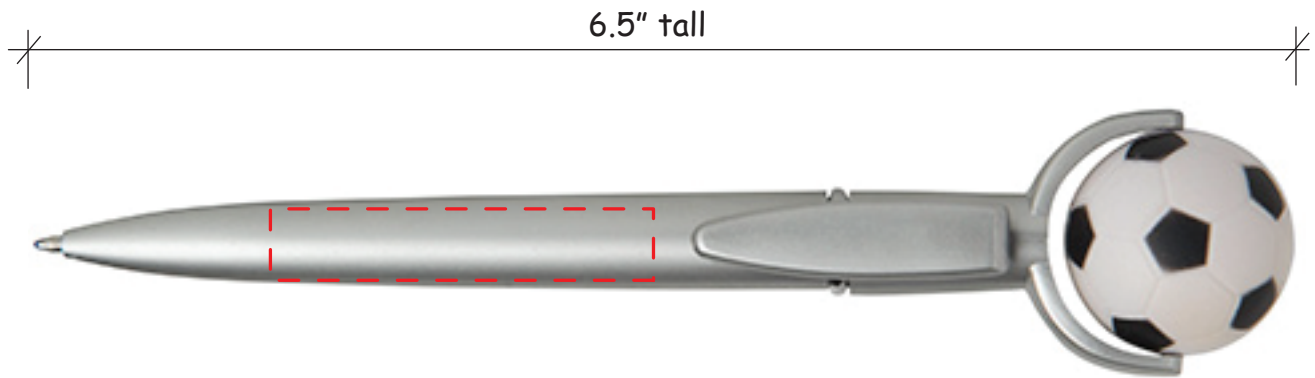

Soccer Squeezeie-Top Pen Item #2413019

Artwork shown at scale

Artwork is always printed at maximum size unless otherwise requested. Due to the nature and orientation of some logos, the actual imprint area may vary from what is seen here and in our catalog. Some color variation in products is natural and should be expected.