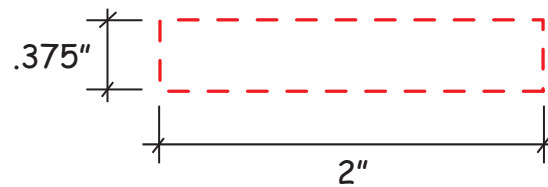

Soccer Squeezeie-Top Pen Item #2413019

Artwork shown at scale

Artwork is always printed at maximum size unless otherwise requested. Due to the nature and orientation of some logos, the actual imprint area may vary from what is seen here and in our catalog. Some color variation in products is natural and should be expected.