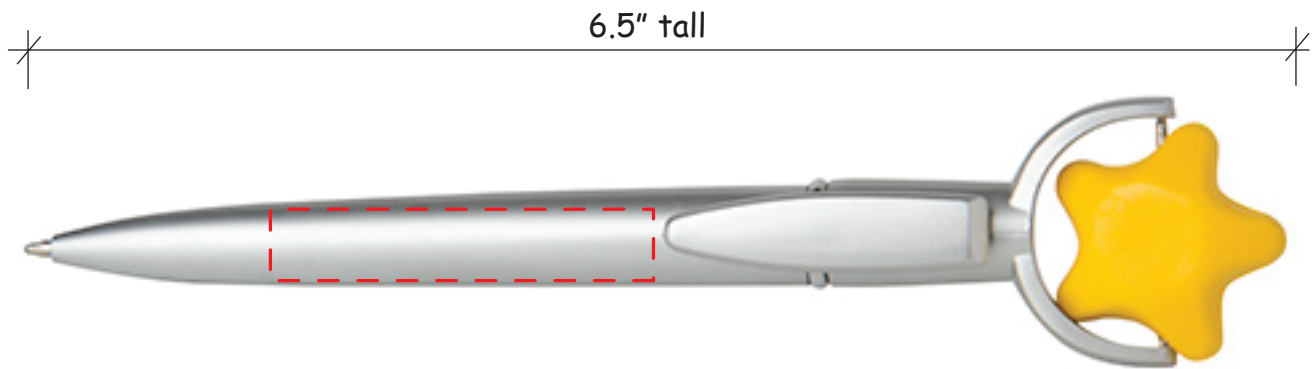

Star Squeezeie-Top Pen Item #2413035

Artwork shown at scale

Artwork is always printed at maximum size unless otherwise requested. Due to the nature and orientation of some logos, the actual imprint area may vary from what is seen here and in our catalog. Some color variation in products is natural and should be expected.