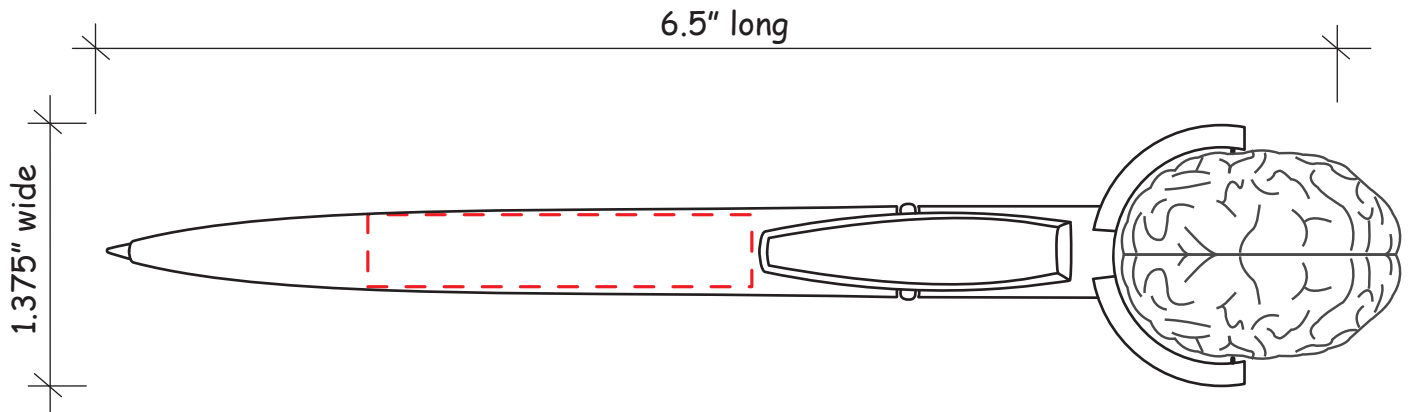

Use this number to obtain tracking information on www.alpi.net

Order #: _____
Production Time begins upon receipt of proof approval.
Account must be in good credit standing.

Squeezie Top 2413044 - Brain Pen