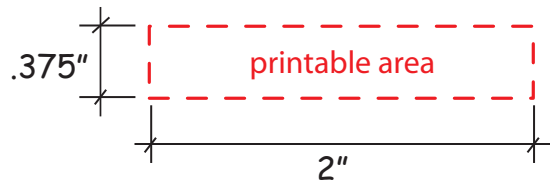

Use this number to obtain tracking information on www.alpi.net

Order #: _____
Production Time begins upon receipt of proof approval.
Account must be in good credit standing.

Squeezie Top 2413044 - Brain Pen