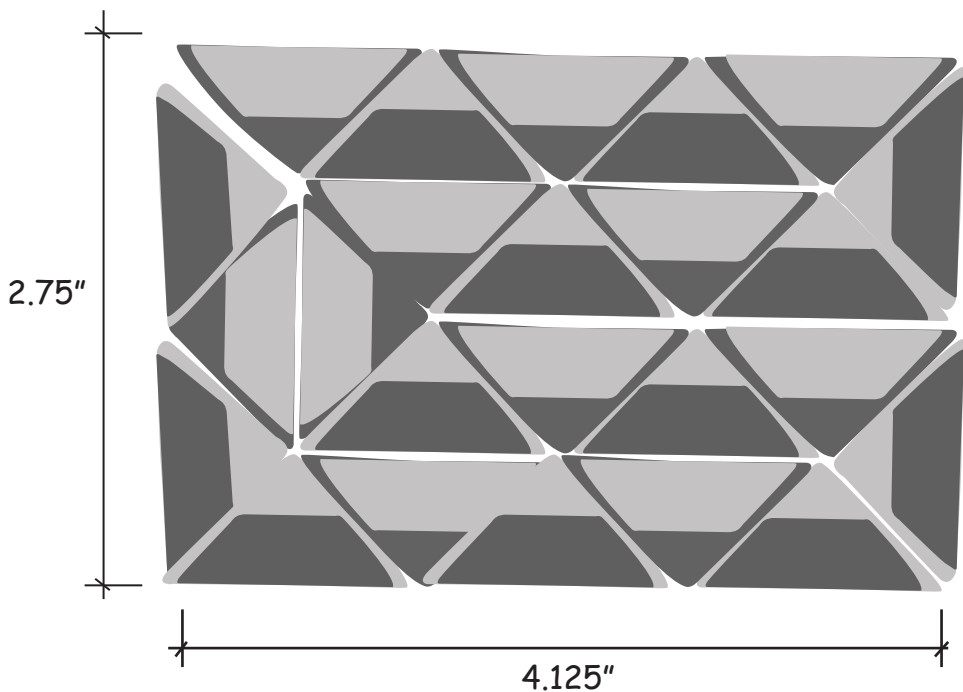

Use this number to obtain tracking information on www.alpi.net

Order #: _____
Production Time begins upon receipt of proof approval.
Account must be in good credit standing.

24214 - Round Snake Puzzle

By approving this artwork you are acknowledging and accepting responsibility of its accuracy.
ALPI International • ASI 34415 • PPAI 111221 • www.alpi.net

Artwork is always printed at maximum size unless otherwise requested. Due to the nature and orientation of some logos, the actual imprint area may vary from what is seen here and in our catalog.