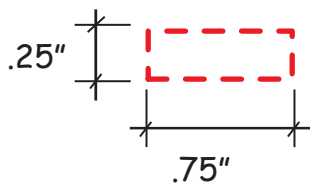

Use this number to obtain tracking information on www.alpi.net

Order #: _____
Production Time begins upon receipt of proof approval.
Account must be in good credit standing.

24214 - Round Snake Puzzle

By approving this artwork you are acknowledging and accepting responsibility of its accuracy.
ALPI International • ASI 34415 • PPAI 111221 • www.alpi.net

Artwork is always printed at maximum size unless otherwise requested. Due to the nature and orientation of some logos, the actual imprint area may vary from what is seen here and in our catalog.