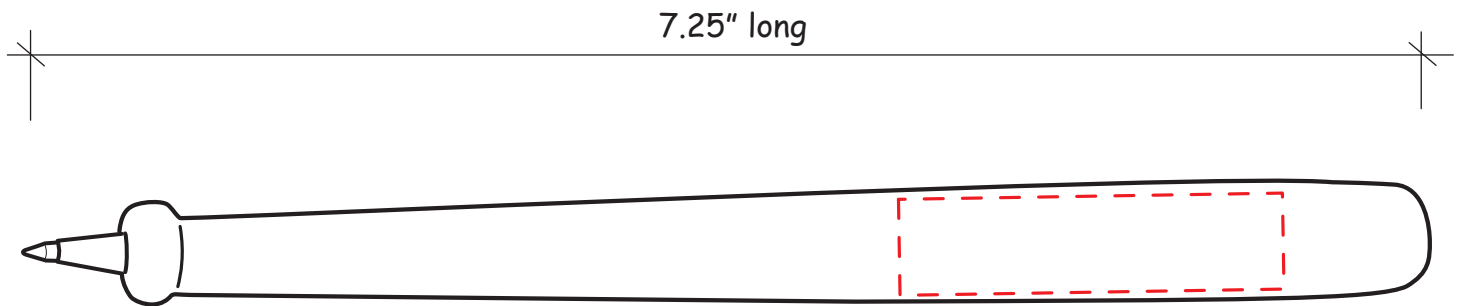

Use this number to obtain tracking information on www.alpi.net

Order #: _____
Production Time begins upon receipt of proof approval.
Account must be in good credit standing.

24216 - Baseball Bat Pen

ALPI International • ASI 34415 • PPAI 111221 • www.alpi.net

Artwork is always printed at maximum size unless otherwise requested. Due to the nature and orientation of some logos, the actual imprint area may vary from what is seen here and in our catalog.