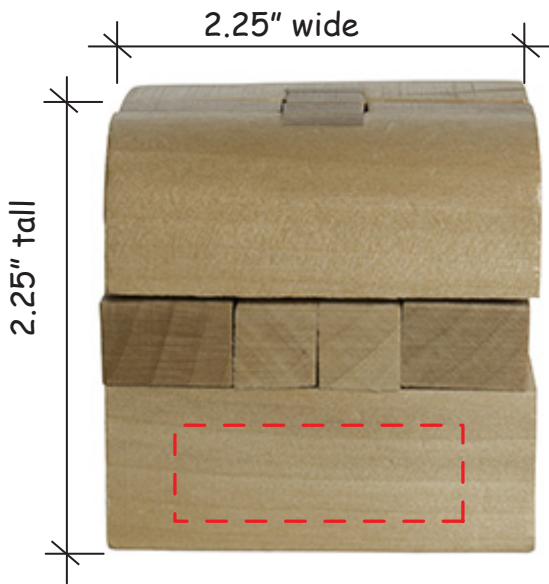

Rhombus Puzzle Item #24283

Artwork shown at scale

Full color printing available
imprint size: 1.5" x .5"

Artwork is always printed at maximum size unless otherwise requested. Due to the nature and orientation of some logos, the actual imprint area may vary from what is seen here and in our catalog. Some color variation in products is natural and should be expected.