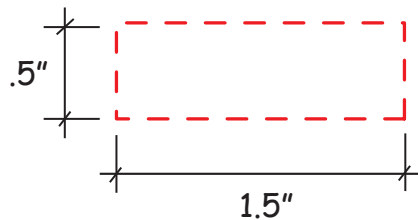

Rhombus Puzzle Item #24283

Artwork shown at scale

Full color printing available
imprint size: 1.5" x .5"

Artwork is always printed at maximum size unless otherwise requested. Due to the nature and orientation of some logos, the actual imprint area may vary from what is seen here and in our catalog. Some color variation in products is natural and should be expected.