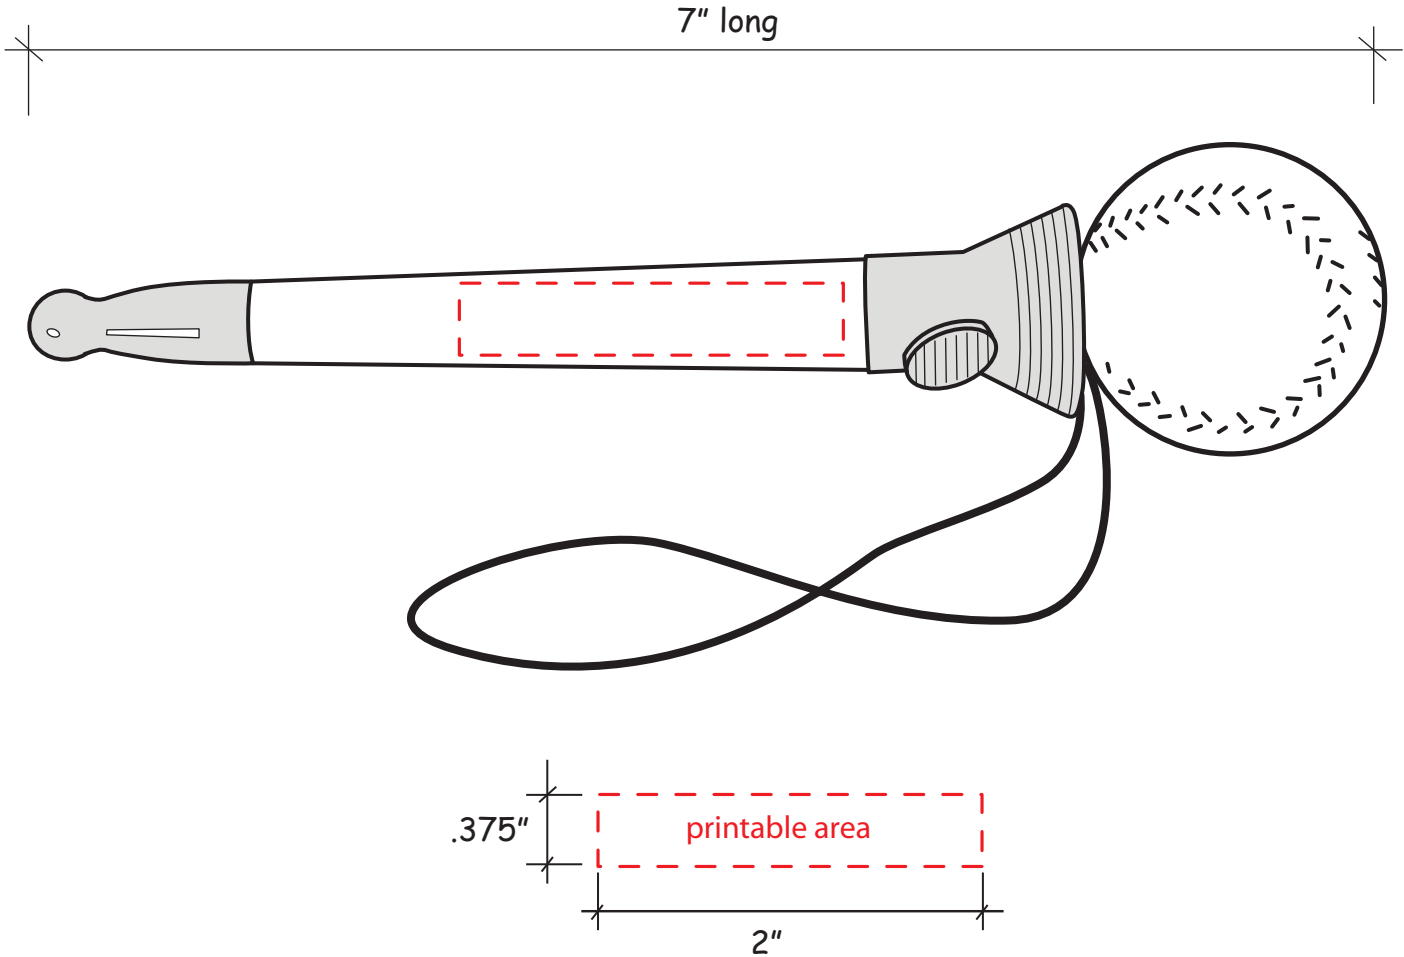

Use this number to obtain tracking information on www.alpi.net

Order #: _____
Production Time begins upon receipt of proof approval.
Account must be in good credit standing.

2429702 - Pop Top Pen Baseball