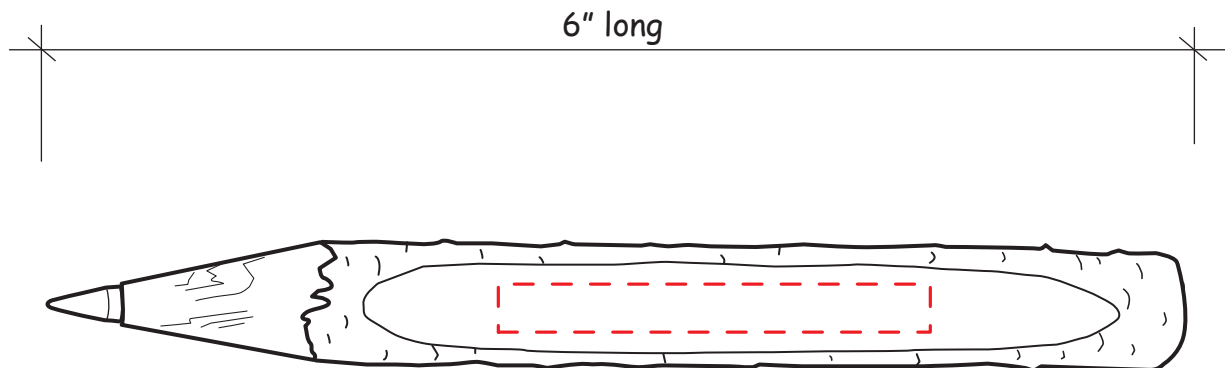

Use this number to obtain tracking information on www.alpi.net

Order #: _____
Production Time begins upon receipt of proof approval.
Account must be in good credit standing.

24299 - Twig Pen

ALPI International • ASI 34415 • PPAI 111221 • www.alpi.net

Artwork is always printed at maximum size unless otherwise requested. Due to the nature and orientation of some logos, the actual imprint area may vary from what is seen here and in our catalog.