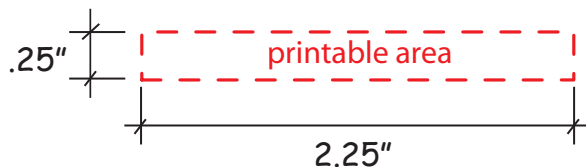

Use this number to obtain tracking information on www.alpi.net

Order #: _____
Production Time begins upon receipt of proof approval.
Account must be in good credit standing.

24299 - Twig Pen

ALPI International • ASI 34415 • PPAI 111221 • www.alpi.net

Artwork is always printed at maximum size unless otherwise requested. Due to the nature and orientation of some logos, the actual imprint area may vary from what is seen here and in our catalog.