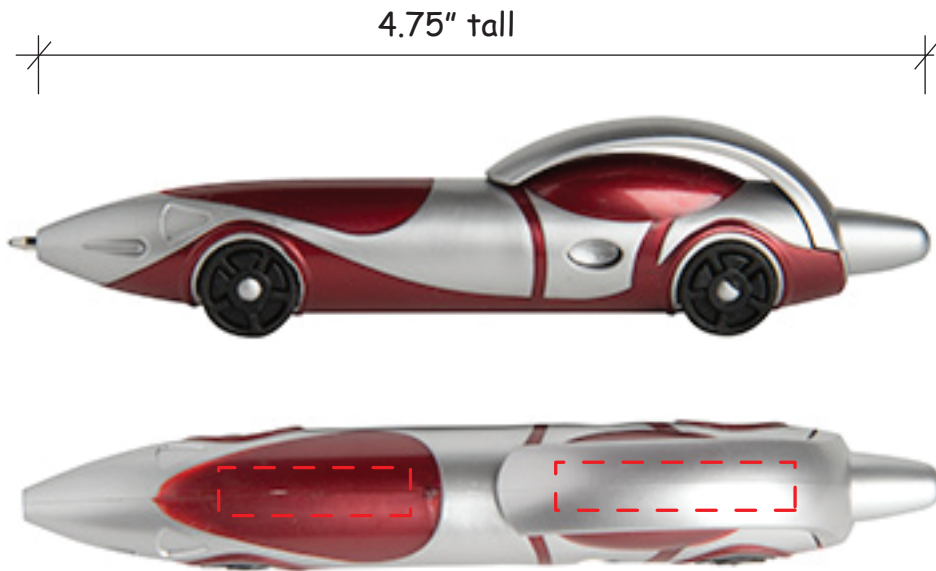

Race Car Clicker Pen Item #2431531

Artwork shown at scale

Artwork is always printed at maximum size unless otherwise requested. Due to the nature and orientation of some logos, the actual imprint area may vary from what is seen here and in our catalog. Some color variation in products is natural and should be expected.

Race Car Clicker Pen Item #2431532

Artwork shown at scale

Artwork is always printed at maximum size unless otherwise requested. Due to the nature and orientation of some logos, the actual imprint area may vary from what is seen here and in our catalog. Some color variation in products is natural and should be expected.

Race Car Clicker Pen Item #2431533

Artwork shown at scale

Artwork is always printed at maximum size unless otherwise requested. Due to the nature and orientation of some logos, the actual imprint area may vary from what is seen here and in our catalog. Some color variation in products is natural and should be expected.