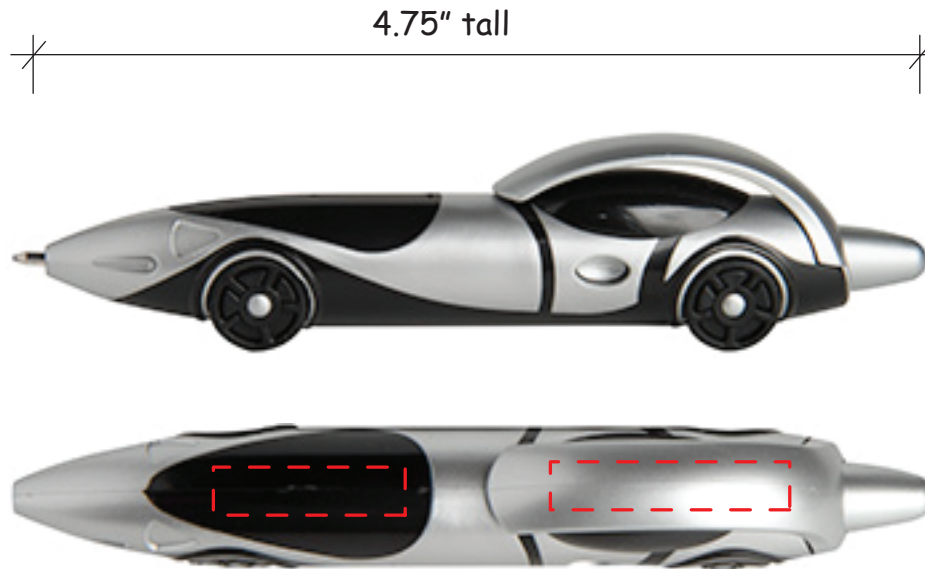

Race Car Clicker Pen Item #2431531

Artwork shown at scale

Artwork is always printed at maximum size unless otherwise requested. Due to the nature and orientation of some logos, the actual imprint area may vary from what is seen here and in our catalog. Some color variation in products is natural and should be expected.

Race Car Clicker Pen Item #2431532

Artwork shown at scale

Artwork is always printed at maximum size unless otherwise requested. Due to the nature and orientation of some logos, the actual imprint area may vary from what is seen here and in our catalog. Some color variation in products is natural and should be expected.

Race Car Clicker Pen Item #2431533

Artwork shown at scale

Artwork is always printed at maximum size unless otherwise requested. Due to the nature and orientation of some logos, the actual imprint area may vary from what is seen here and in our catalog. Some color variation in products is natural and should be expected.