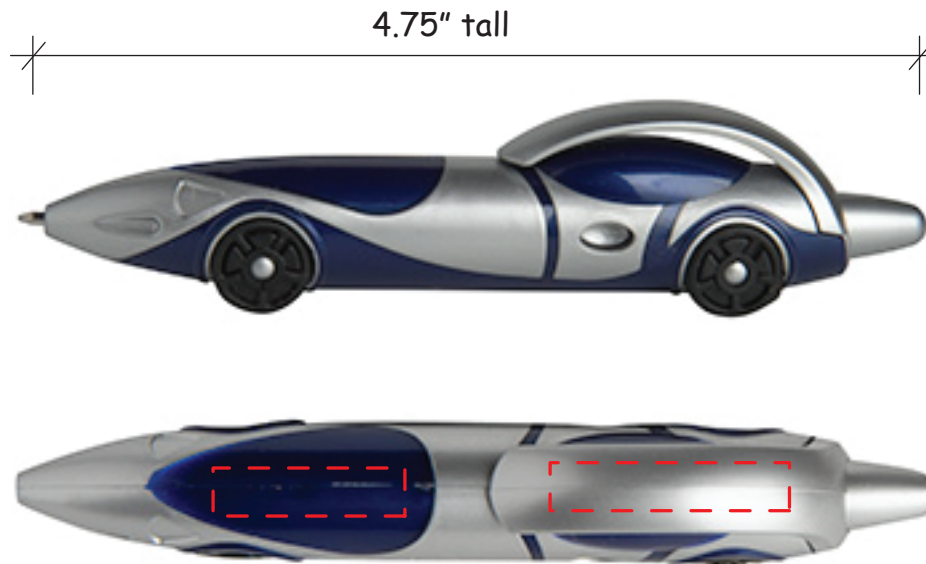

Race Car Clicker Pen Item #2431531

Artwork shown at scale

Artwork is always printed at maximum size unless otherwise requested. Due to the nature and orientation of some logos, the actual imprint area may vary from what is seen here and in our catalog. Some color variation in products is natural and should be expected.

Race Car Clicker Pen Item #2431532

Artwork shown at scale

Artwork is always printed at maximum size unless otherwise requested. Due to the nature and orientation of some logos, the actual imprint area may vary from what is seen here and in our catalog. Some color variation in products is natural and should be expected.

Race Car Clicker Pen Item #2431533

Artwork shown at scale

Artwork is always printed at maximum size unless otherwise requested. Due to the nature and orientation of some logos, the actual imprint area may vary from what is seen here and in our catalog. Some color variation in products is natural and should be expected.