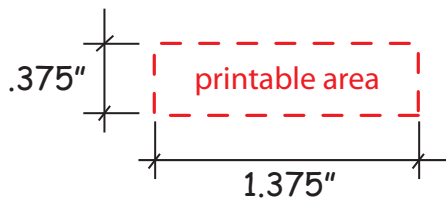

Use this number to obtain tracking information on www.alpi.net

Order #: _____
Production Time begins upon receipt of proof approval.
Account must be in good credit standing.

2432604 - Light Up Pen Dollar Sign