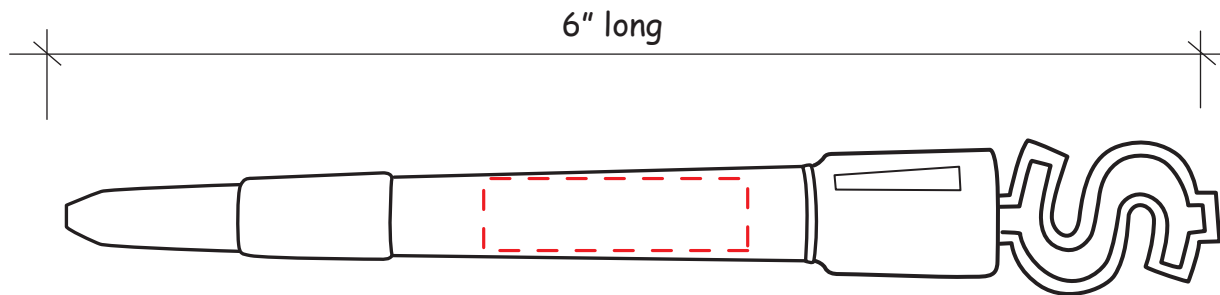

Use this number to obtain tracking information on www.alpi.net

Order #: _____
Production Time begins upon receipt of proof approval.
Account must be in good credit standing.

2432604 - Light Up Pen Dollar Sign