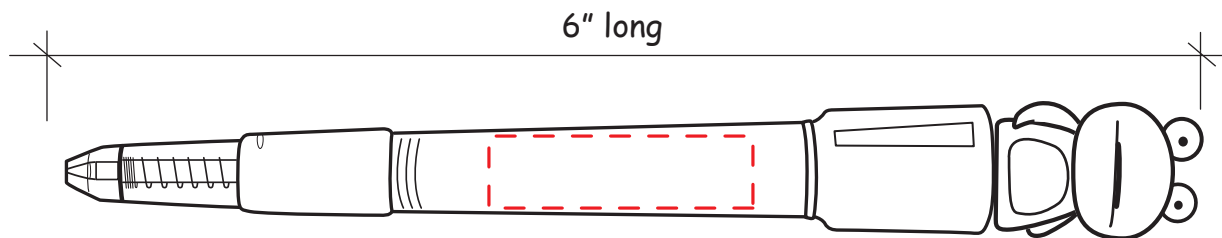

Use this number to obtain tracking information on www.alpi.net

Order #: _____
Production Time begins upon receipt of proof approval.
Account must be in good credit standing.

2432606 - Light Up Pen Frog

ALPI International • ASI 34415 • PPAI 111221 • www.alpi.net

Artwork is always printed at maximum size unless otherwise requested. Due to the nature and orientation of some logos, the actual imprint area may vary from what is seen here and in our catalog.