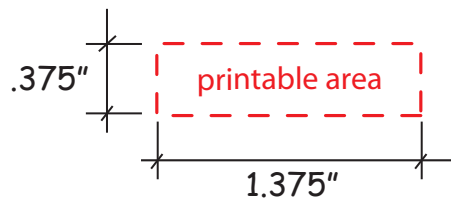

Use this number to obtain tracking information on www.alpi.net

Order #: _____
Production Time begins upon receipt of proof approval.
Account must be in good credit standing.

2432606 - Light Up Pen Frog

ALPI International • ASI 34415 • PPAI 111221 • www.alpi.net

Artwork is always printed at maximum size unless otherwise requested. Due to the nature and orientation of some logos, the actual imprint area may vary from what is seen here and in our catalog.