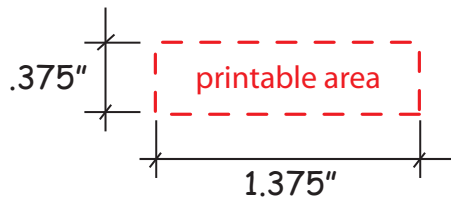

Use this number to obtain tracking information on www.alpi.net

Order #: _____
Production Time begins upon receipt of proof approval.
Account must be in good credit standing.

2432623 - Light Up Pen Cow

ALPI International • ASI 34415 • PPAI 111221 • www.alpi.net

Artwork is always printed at maximum size unless otherwise requested. Due to the nature and orientation of some logos, the actual imprint area may vary from what is seen here and in our catalog.