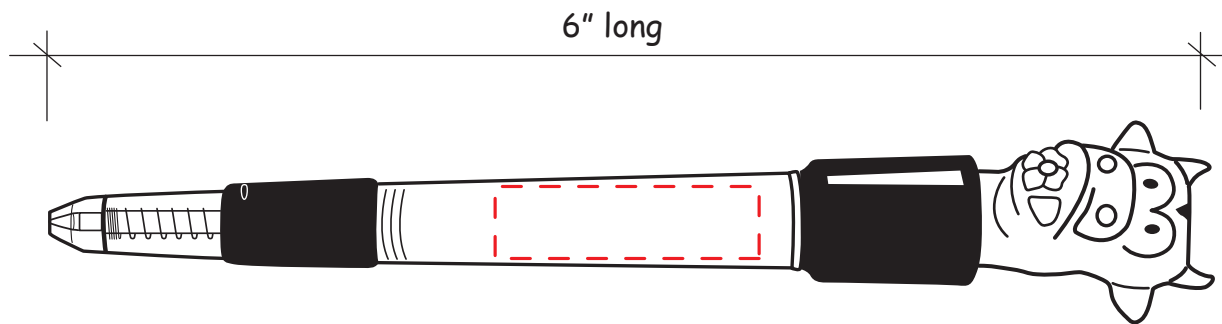

Use this number to obtain tracking information on www.alpi.net

Order #: _____
Production Time begins upon receipt of proof approval.
Account must be in good credit standing.

2432623 - Light Up Pen Cow

ALPI International • ASI 34415 • PPAI 111221 • www.alpi.net

Artwork is always printed at maximum size unless otherwise requested. Due to the nature and orientation of some logos, the actual imprint area may vary from what is seen here and in our catalog.