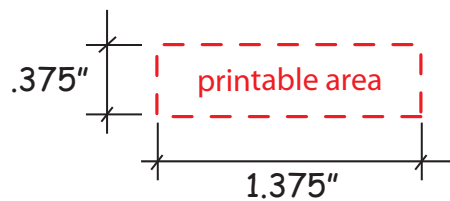

Use this number to obtain tracking information on www.alpi.net

Order #: _____
Production Time begins upon receipt of proof approval.
Account must be in good credit standing.

2432625 - Light Up Pen Star

ALPI International • ASI 34415 • PPAI 111221 • www.alpi.net

Artwork is always printed at maximum size unless otherwise requested. Due to the nature and orientation of some logos, the actual imprint area may vary from what is seen here and in our catalog.