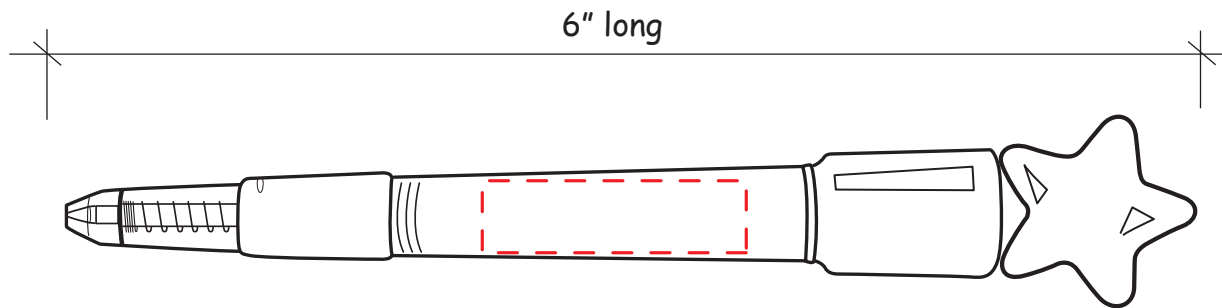

Use this number to obtain tracking information on www.alpi.net

Order #: _____
Production Time begins upon receipt of proof approval.
Account must be in good credit standing.

2432625 - Light Up Pen Star

ALPI International • ASI 34415 • PPAI 111221 • www.alpi.net

Artwork is always printed at maximum size unless otherwise requested. Due to the nature and orientation of some logos, the actual imprint area may vary from what is seen here and in our catalog.