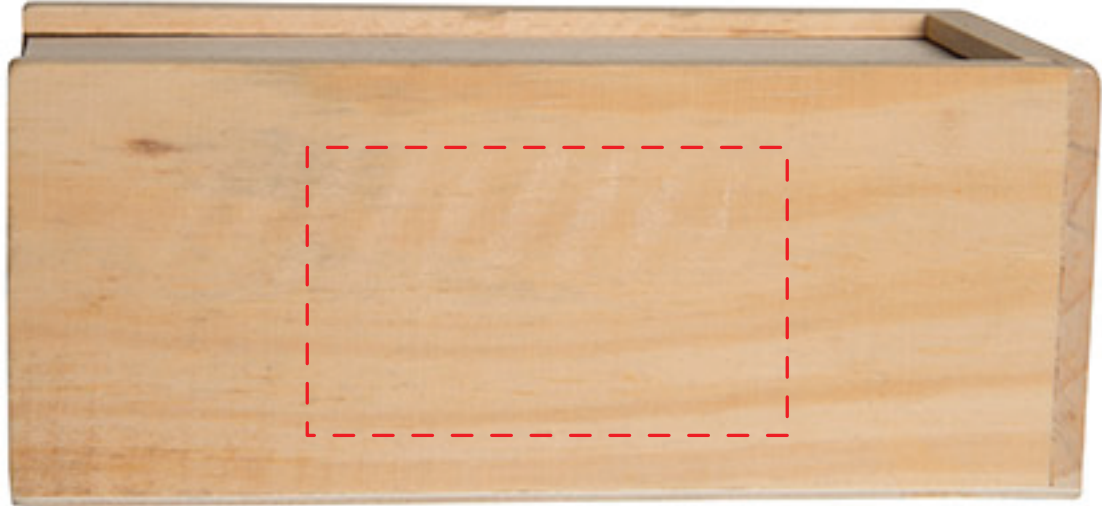

# Wooden Tower Puzzle #24330

*Artwork shown at scale • natural wood may have dark streaks in sides*

5.75" wide

2.5" x 1.5"

Location 1

Location 2

Location 3

1.5" x 1.5"

Location 4

Artwork is always printed at maximum size unless otherwise requested. Due to the nature and orientation of some logos, the actual imprint area may vary from what is seen here and in our catalog. Some color variation in products is natural and should be expected.