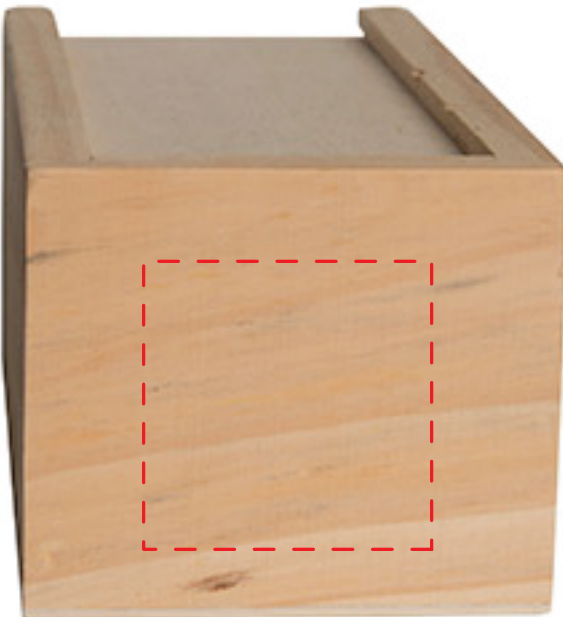

# Wooden Tower Puzzle #24330

*Artwork shown at scale • natural wood may have dark streaks in sides*

5.75" wide

2.5" x 1.5"

Location 1

Location 2

Location 3

1.5" x 1.5"

Location 4

Artwork is always printed at maximum size unless otherwise requested. Due to the nature and orientation of some logos, the actual imprint area may vary from what is seen here and in our catalog. Some color variation in products is natural and should be expected.