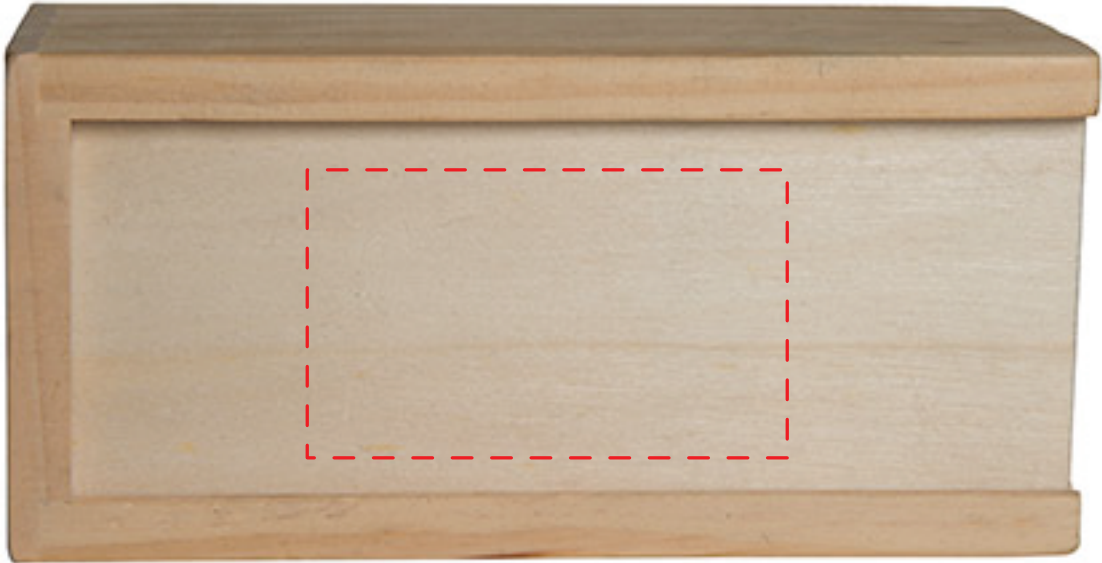

# Wooden Tower Puzzle #24330

*Artwork shown at scale • natural wood may have dark streaks in sides*

5.75" wide

2.5" x 1.5"

Location 1

Location 2

Location 3

1.5" x 1.5"

Location 4

Artwork is always printed at maximum size unless otherwise requested. Due to the nature and orientation of some logos, the actual imprint area may vary from what is seen here and in our catalog. Some color variation in products is natural and should be expected.