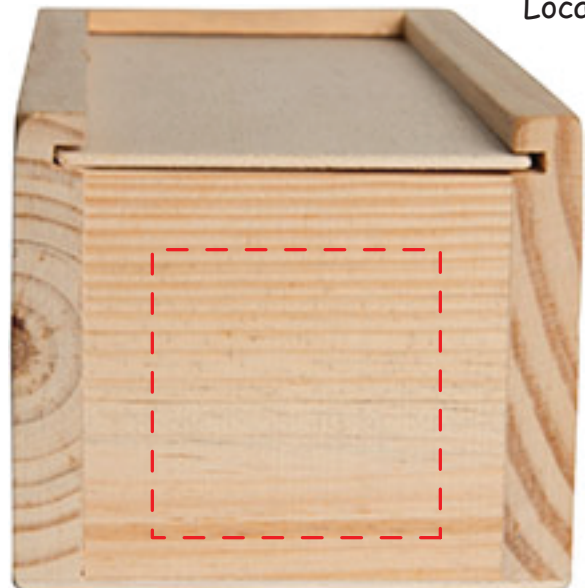

# Wooden Tower Puzzle #24330

*Artwork shown at scale • natural wood may have dark streaks in sides*

5.75" wide

2.5" x 1.5"

Location 1

Location 2

Location 3

1.5" x 1.5"

Location 4

Artwork is always printed at maximum size unless otherwise requested. Due to the nature and orientation of some logos, the actual imprint area may vary from what is seen here and in our catalog. Some color variation in products is natural and should be expected.