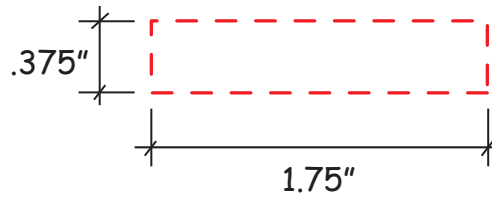

Chili Pen Item #2435132

Artwork shown at scale

5" long

Artwork is always printed at maximum size unless otherwise requested. Due to the nature and orientation of some logos, the actual imprint area may vary from what is seen here and in our catalog. Some color variation in products is natural and should be expected.

Chili Pen Item #2435140

Artwork shown at scale

5" long

Artwork is always printed at maximum size unless otherwise requested. Due to the nature and orientation of some logos, the actual imprint area may vary from what is seen here and in our catalog. Some color variation in products is natural and should be expected.