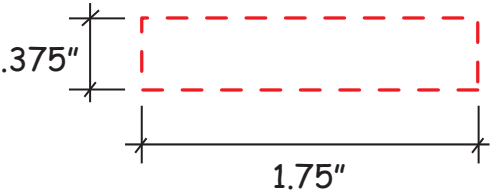

Chili Pen Item #2435132

Artwork shown at scale

5" long

Artwork is always printed at maximum size unless otherwise requested. Due to the nature and orientation of some logos, the actual imprint area may vary from what is seen here and in our catalog. Some color variation in products is natural and should be expected.

Chili Pen Item #2435140

Artwork shown at scale

5" long

Artwork is always printed at maximum size unless otherwise requested. Due to the nature and orientation of some logos, the actual imprint area may vary from what is seen here and in our catalog. Some color variation in products is natural and should be expected.