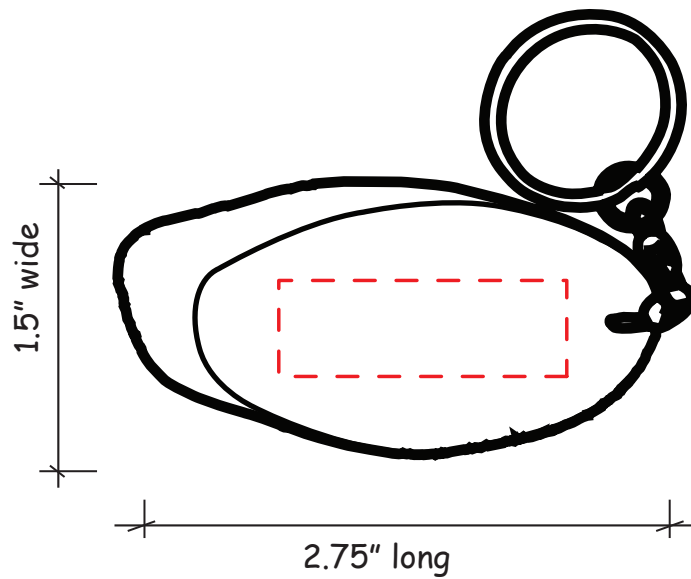

Use this number to obtain tracking information on www.alpi.net

Order #: _____
Production Time begins upon receipt of proof approval.
Account must be in good credit standing.

24357 - Natural Wood Keyring

ALPI International • ASI 34415 • PPAI 111221 • www.alpi.net

Artwork is always printed at maximum size unless otherwise requested. Due to the nature and orientation of some logos, the actual imprint area may vary from what is seen here and in our catalog.