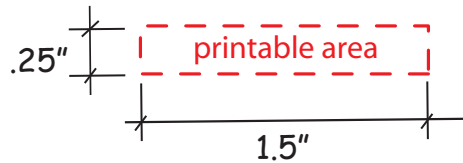

Plastic Flower Pen
2436230 - White/Orange
2436235 - Yellow/Orange

Use this number to obtain
tracking information on
www.alpi.net

Order #: _____
Production Time begins upon
receipt of proof approval.
Account must be in good credit standing.