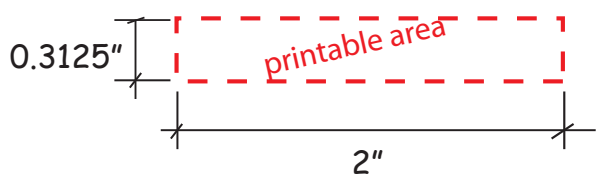

Use this number to obtain tracking information on www.alpi.net

Order #: _____

Production Time begins upon receipt of proof approval.

Account must be in good credit standing.

24374 - Two-Tone Sunglasses

By approving this artwork you are acknowledging and accepting responsibility of its accuracy.
ALPI International • ASI 34415 • PPAI 111221 • www.alpi.net

Artwork is always printed at maximum size unless otherwise requested. Due to the nature and orientation of some logos, the actual imprint area may vary from what is seen here and in our catalog.