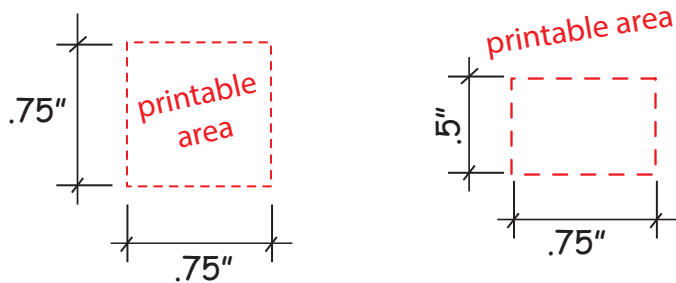

24380 - Anti-Stress Putty
 (2438031 - Black; 2438040 - Neon Green)

Use this number to obtain tracking information on www.alpi.net

Order #: _____
 Production Time begins upon receipt of proof approval.
 Account must be in good credit standing.