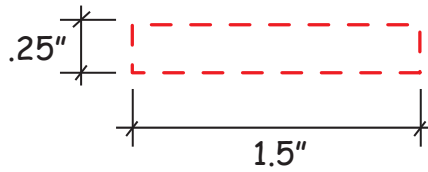

# Crystal Stylus Item #2441731

*Artwork shown at scale*

5.5" tall

Artwork is always printed at maximum size unless otherwise requested. Due to the nature and orientation of some logos, the actual imprint area may vary from what is seen here and in our catalog. Some color variation in products is natural and should be expected.

# Crystal Stylus Item #2441747

*Artwork shown at scale*

5.5" tall

Artwork is always printed at maximum size unless otherwise requested. Due to the nature and orientation of some logos, the actual imprint area may vary from what is seen here and in our catalog. Some color variation in products is natural and should be expected.