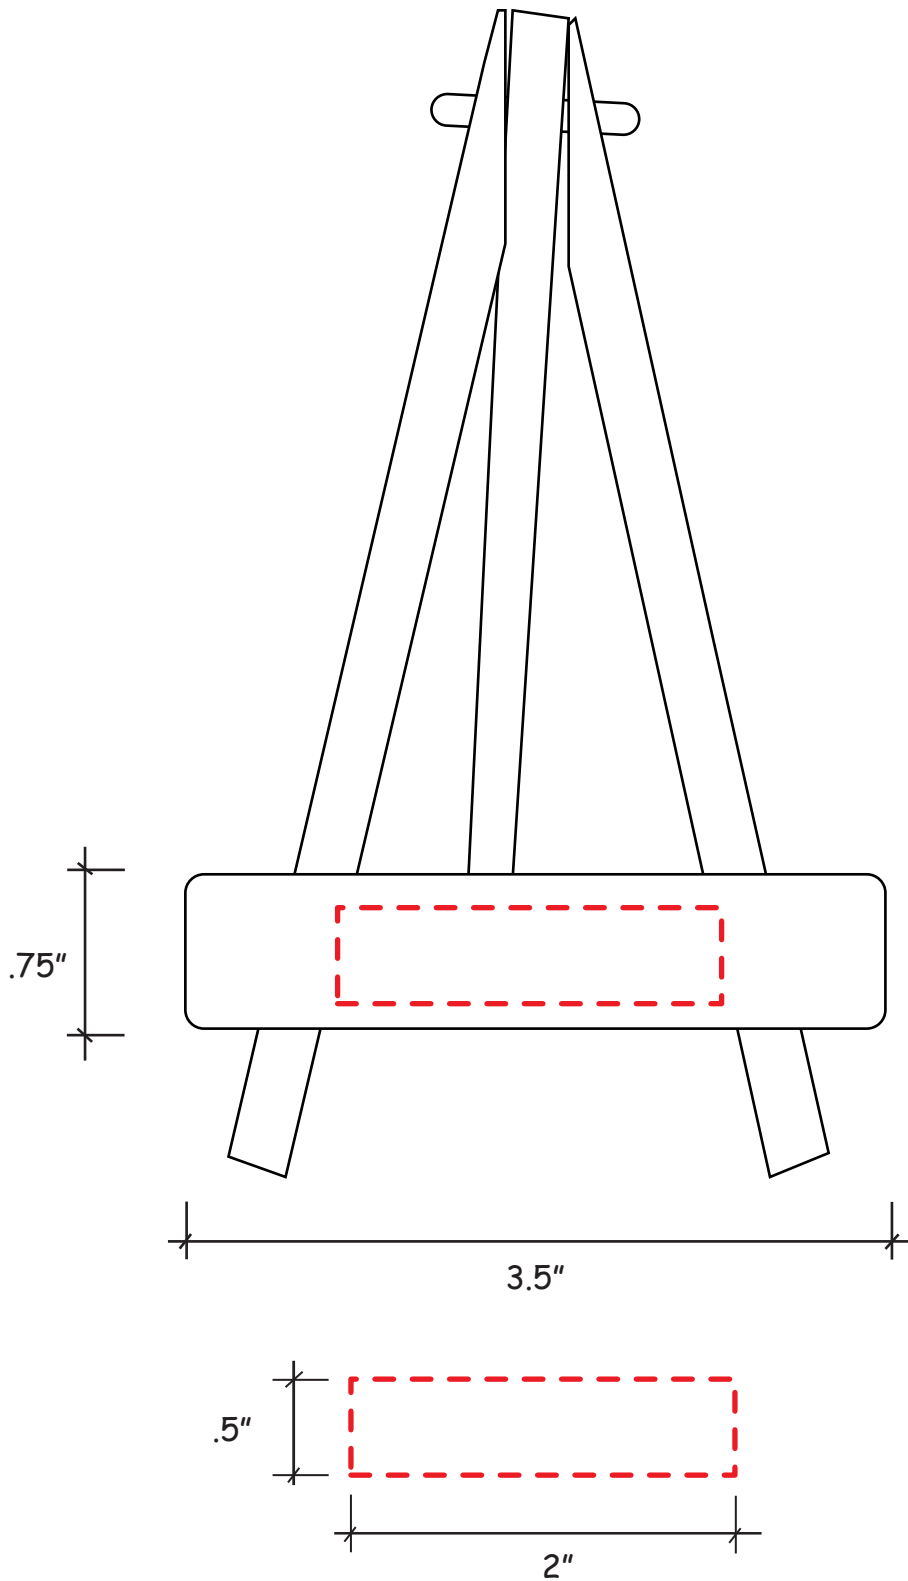

24432 - Easel Phone Holder

Use this number to obtain tracking information on www.alpi.net

Order #: _____
Production Time begins upon receipt of proof approval.
Account must be in good credit standing.

By approving this artwork you are acknowledging and accepting responsibility of its accuracy.
ALPI International • ASI 34415 • PPAI 111221 • www.alpi.net

Artwork is always printed at maximum size unless otherwise requested. Due to the nature and orientation of some logos, the actual imprint area may vary from what is seen here and in our catalog.