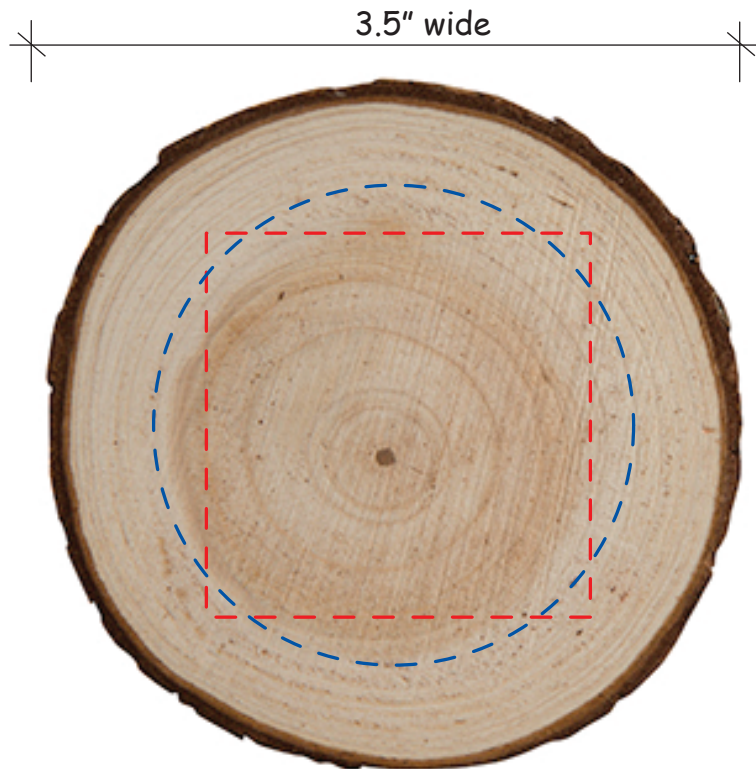

Natural Wooden Coaster Item #24444

Artwork shown at scale

Artwork is always printed at maximum size unless otherwise requested. Due to the nature and orientation of some logos, the actual imprint area may vary from what is seen here and in our catalog. Some color variation in products is natural and should be expected.