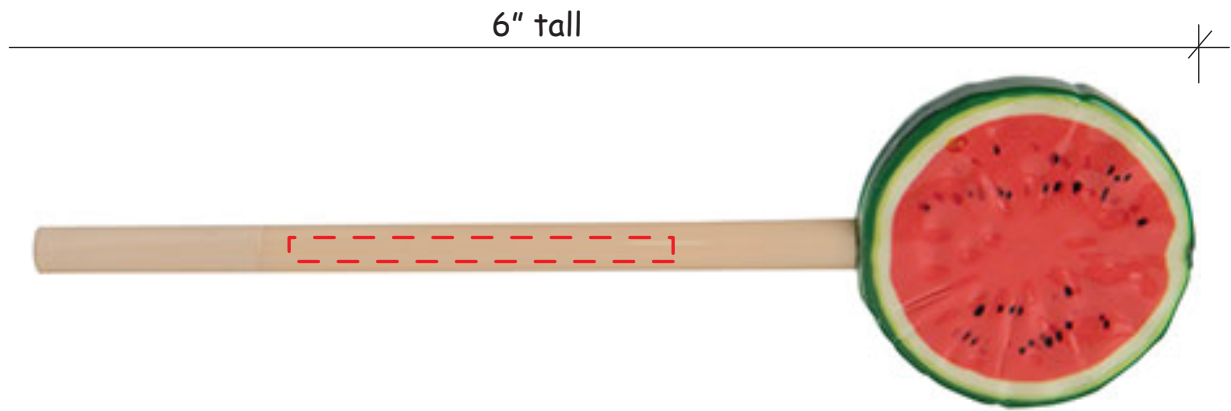

Apple Fruit Pen Item #2444701

Artwork shown at scale

Artwork is always printed at maximum size unless otherwise requested. Due to the nature and orientation of some logos, the actual imprint area may vary from what is seen here and in our catalog. Some color variation in products is natural and should be expected.

Orange Fruit Pen Item #2444702

Artwork shown at scale

Artwork is always printed at maximum size unless otherwise requested. Due to the nature and orientation of some logos, the actual imprint area may vary from what is seen here and in our catalog. Some color variation in products is natural and should be expected.

Watermelon Fruit Pen Item #2444703

Artwork shown at scale

Artwork is always printed at maximum size unless otherwise requested. Due to the nature and orientation of some logos, the actual imprint area may vary from what is seen here and in our catalog. Some color variation in products is natural and should be expected.