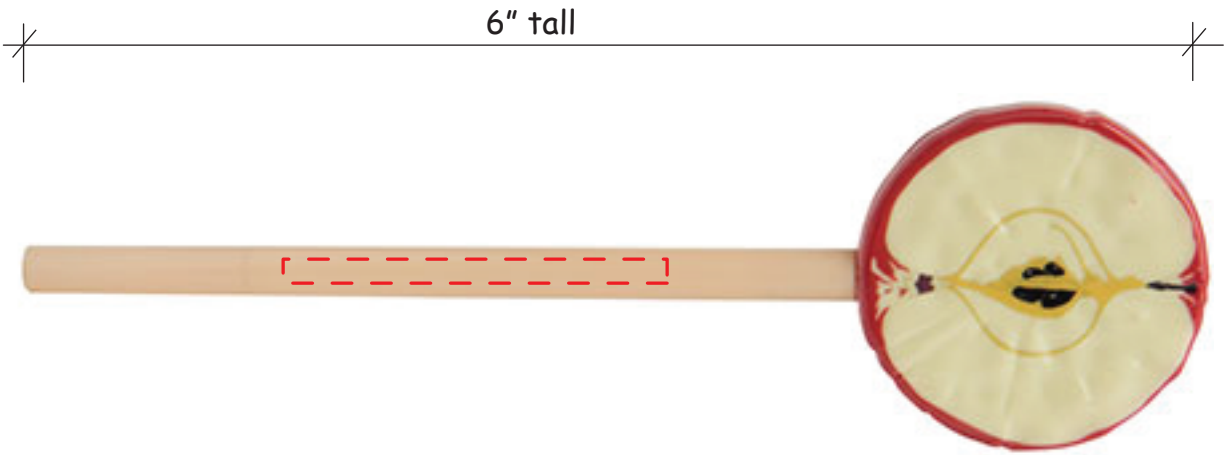

Apple Fruit Pen Item #2444701

Artwork shown at scale

Artwork is always printed at maximum size unless otherwise requested. Due to the nature and orientation of some logos, the actual imprint area may vary from what is seen here and in our catalog. Some color variation in products is natural and should be expected.

Orange Fruit Pen Item #2444702

Artwork shown at scale

Artwork is always printed at maximum size unless otherwise requested. Due to the nature and orientation of some logos, the actual imprint area may vary from what is seen here and in our catalog. Some color variation in products is natural and should be expected.

Watermelon Fruit Pen Item #2444703

Artwork shown at scale

Artwork is always printed at maximum size unless otherwise requested. Due to the nature and orientation of some logos, the actual imprint area may vary from what is seen here and in our catalog. Some color variation in products is natural and should be expected.