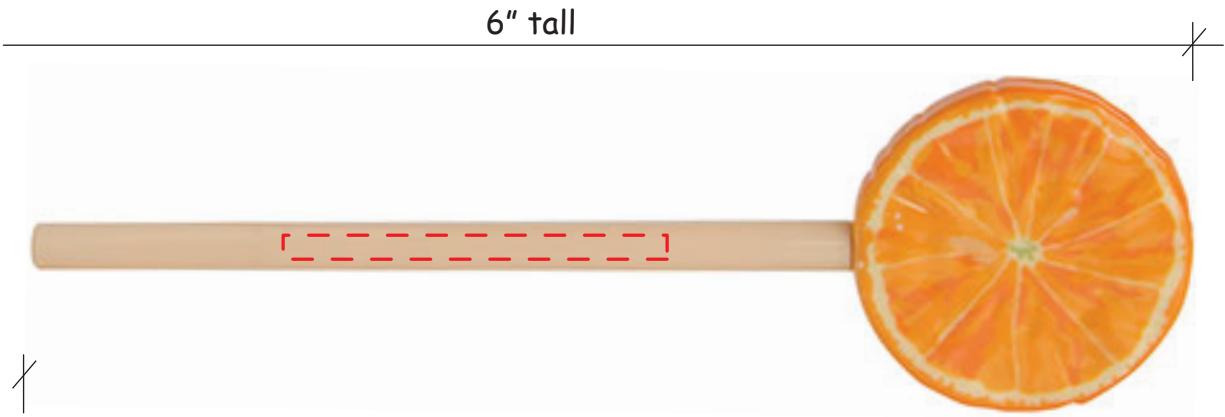

Apple Fruit Pen Item #2444701

Artwork shown at scale

Artwork is always printed at maximum size unless otherwise requested. Due to the nature and orientation of some logos, the actual imprint area may vary from what is seen here and in our catalog. Some color variation in products is natural and should be expected.

Orange Fruit Pen Item #2444702

Artwork shown at scale

Artwork is always printed at maximum size unless otherwise requested. Due to the nature and orientation of some logos, the actual imprint area may vary from what is seen here and in our catalog. Some color variation in products is natural and should be expected.

Watermelon Fruit Pen Item #2444703

Artwork shown at scale

Artwork is always printed at maximum size unless otherwise requested. Due to the nature and orientation of some logos, the actual imprint area may vary from what is seen here and in our catalog. Some color variation in products is natural and should be expected.