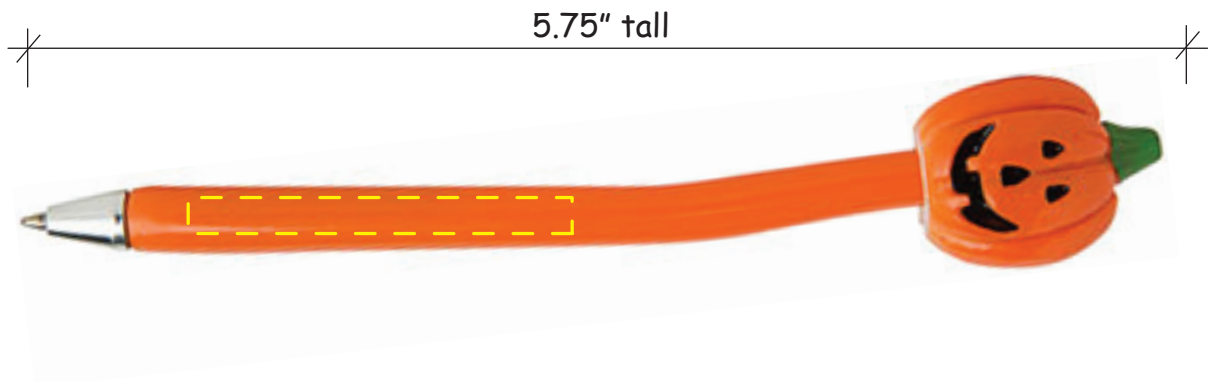

Ergo Pumpkin Pen Item #2445101

Artwork shown at scale

Artwork is always printed at maximum size unless otherwise requested. Due to the nature and orientation of some logos, the actual imprint area may vary from what is seen here and in our catalog. Some color variation in products is natural and should be expected.

Ergo Skull Pen Item #2445102

Artwork shown at scale

Artwork is always printed at maximum size unless otherwise requested. Due to the nature and orientation of some logos, the actual imprint area may vary from what is seen here and in our catalog. Some color variation in products is natural and should be expected.