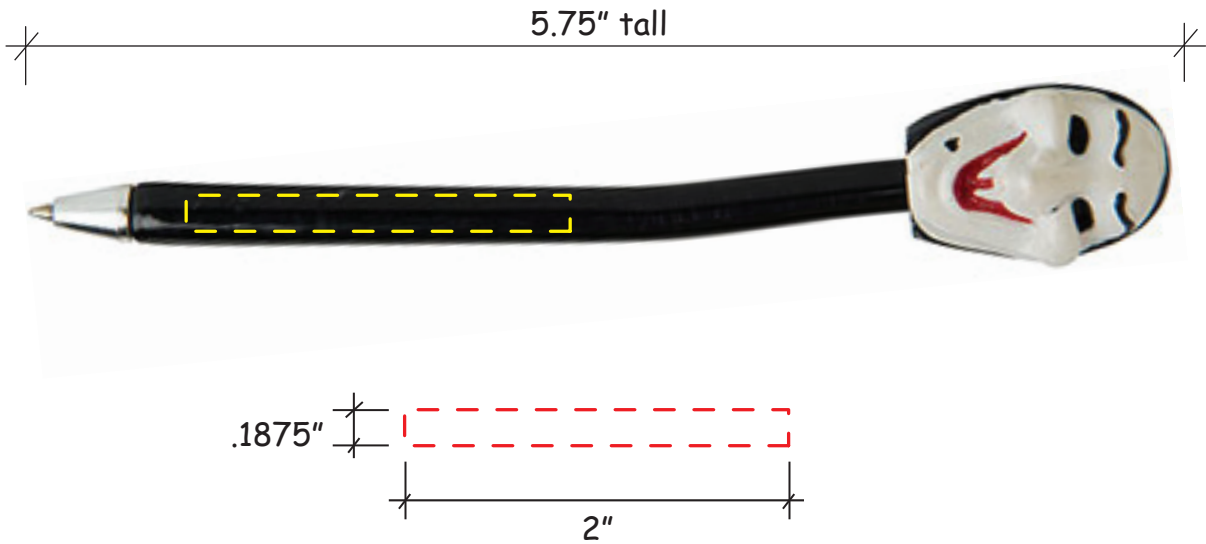

Ergo Pumpkin Pen Item #2445101

Artwork shown at scale

Artwork is always printed at maximum size unless otherwise requested. Due to the nature and orientation of some logos, the actual imprint area may vary from what is seen here and in our catalog. Some color variation in products is natural and should be expected.

Ergo Skull Pen Item #2445102

Artwork shown at scale

Artwork is always printed at maximum size unless otherwise requested. Due to the nature and orientation of some logos, the actual imprint area may vary from what is seen here and in our catalog. Some color variation in products is natural and should be expected.

Ergo Mask Pen Item #2445103

Artwork shown at scale

Artwork is always printed at maximum size unless otherwise requested. Due to the nature and orientation of some logos, the actual imprint area may vary from what is seen here and in our catalog. Some color variation in products is natural and should be expected.