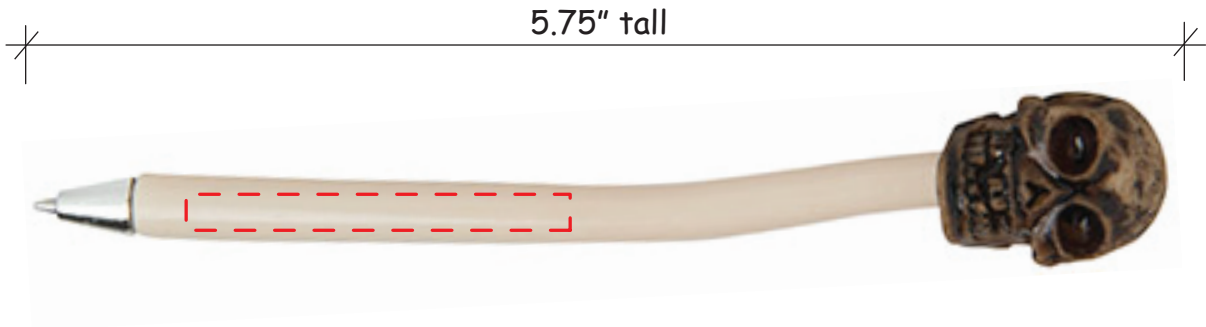

Ergo Pumpkin Pen Item #2445101

Artwork shown at scale

Artwork is always printed at maximum size unless otherwise requested. Due to the nature and orientation of some logos, the actual imprint area may vary from what is seen here and in our catalog. Some color variation in products is natural and should be expected.

Ergo Skull Pen Item #2445102

Artwork shown at scale

Artwork is always printed at maximum size unless otherwise requested. Due to the nature and orientation of some logos, the actual imprint area may vary from what is seen here and in our catalog. Some color variation in products is natural and should be expected.

Ergo Mask Pen Item #2445103

Artwork shown at scale

Artwork is always printed at maximum size unless otherwise requested. Due to the nature and orientation of some logos, the actual imprint area may vary from what is seen here and in our catalog. Some color variation in products is natural and should be expected.