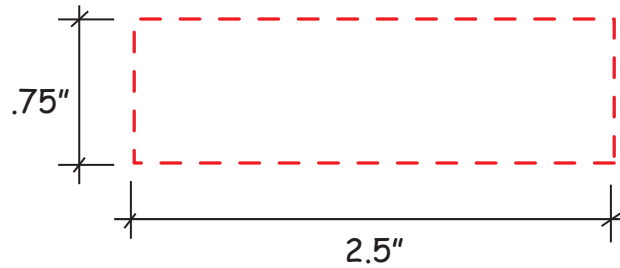

# Wooden Bottle Opener #24461

*Artwork shown at scale*

2.75" wide

Artwork is always printed at maximum size unless otherwise requested. Due to the nature and orientation of some logos, the actual imprint area may vary from what is seen here and in our catalog. Some color variation in products is natural and should be expected.