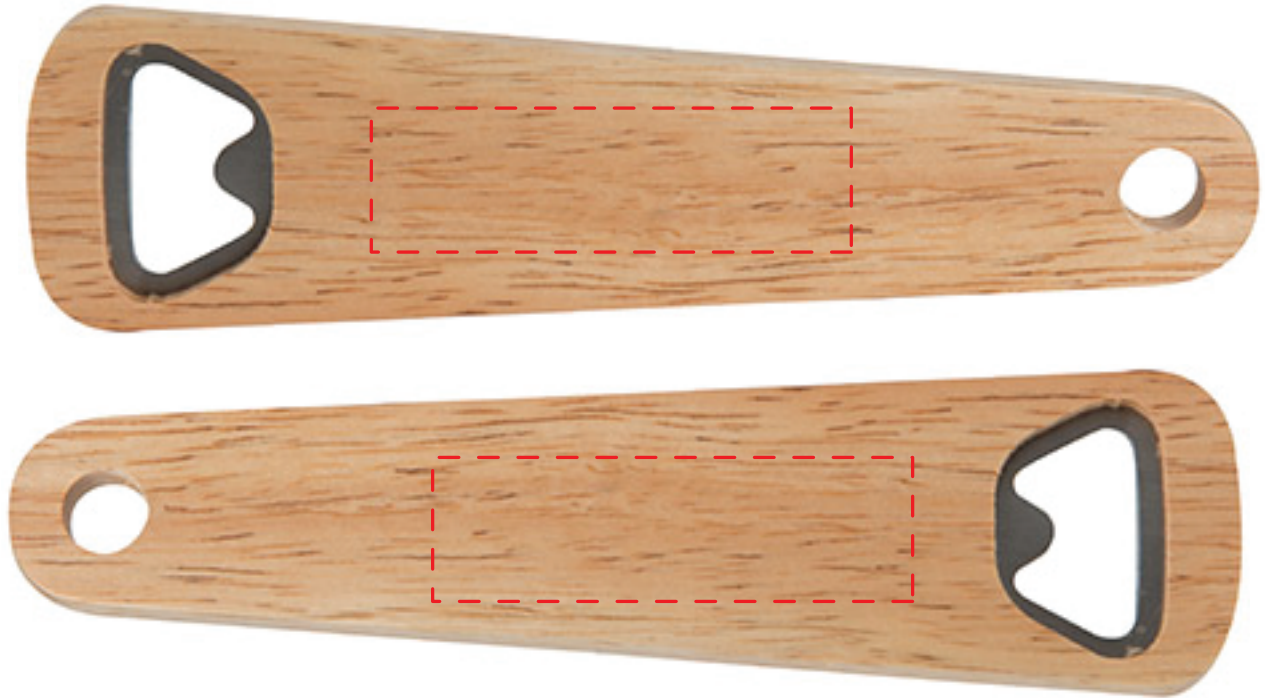

# Wooden Bottle Opener #24461

*Artwork shown at scale*

2.75" wide

Artwork is always printed at maximum size unless otherwise requested. Due to the nature and orientation of some logos, the actual imprint area may vary from what is seen here and in our catalog. Some color variation in products is natural and should be expected.