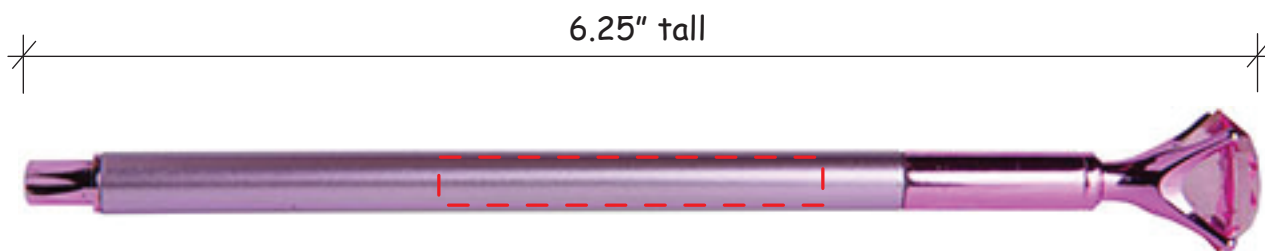

# Diamond Gem Pen Item #2447233

*Artwork shown at scale*

Artwork is always printed at maximum size unless otherwise requested. Due to the nature and orientation of some logos, the actual imprint area may vary from what is seen here and in our catalog. Some color variation in products is natural and should be expected.

# Diamond Gem Pen Item #2447237

*Artwork shown at scale*

Artwork is always printed at maximum size unless otherwise requested. Due to the nature and orientation of some logos, the actual imprint area may vary from what is seen here and in our catalog. Some color variation in products is natural and should be expected.

# Diamond Gem Pen Item #2447247

*Artwork shown at scale*

Artwork is always printed at maximum size unless otherwise requested. Due to the nature and orientation of some logos, the actual imprint area may vary from what is seen here and in our catalog. Some color variation in products is natural and should be expected.