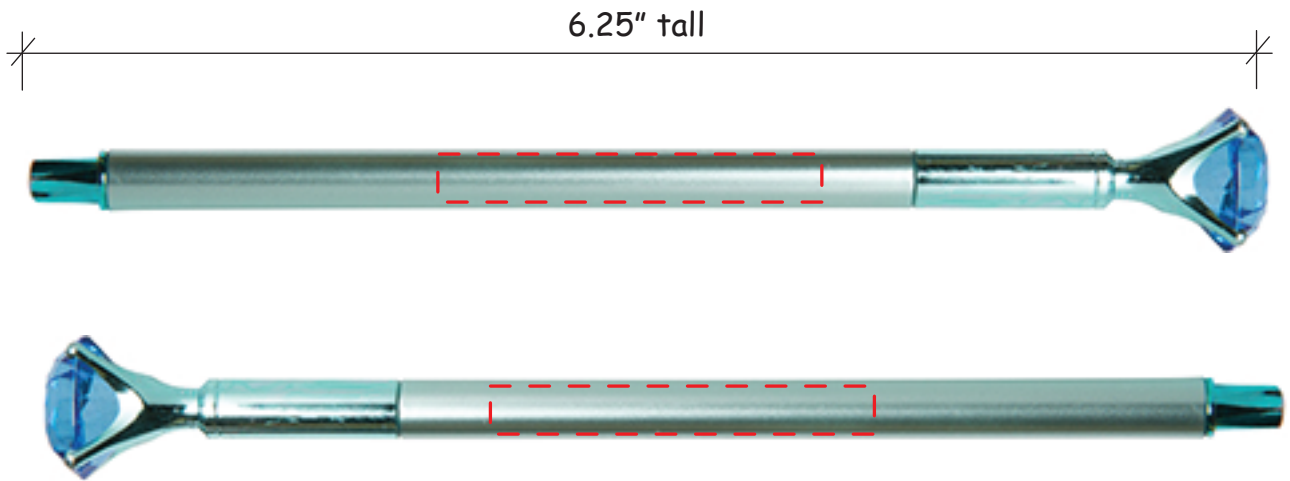

# Diamond Gem Pen Item #2447233

*Artwork shown at scale*

Artwork is always printed at maximum size unless otherwise requested. Due to the nature and orientation of some logos, the actual imprint area may vary from what is seen here and in our catalog. Some color variation in products is natural and should be expected.

# Diamond Gem Pen Item #2447237

*Artwork shown at scale*

Artwork is always printed at maximum size unless otherwise requested. Due to the nature and orientation of some logos, the actual imprint area may vary from what is seen here and in our catalog. Some color variation in products is natural and should be expected.

# Diamond Gem Pen Item #2447247

*Artwork shown at scale*

Artwork is always printed at maximum size unless otherwise requested. Due to the nature and orientation of some logos, the actual imprint area may vary from what is seen here and in our catalog. Some color variation in products is natural and should be expected.