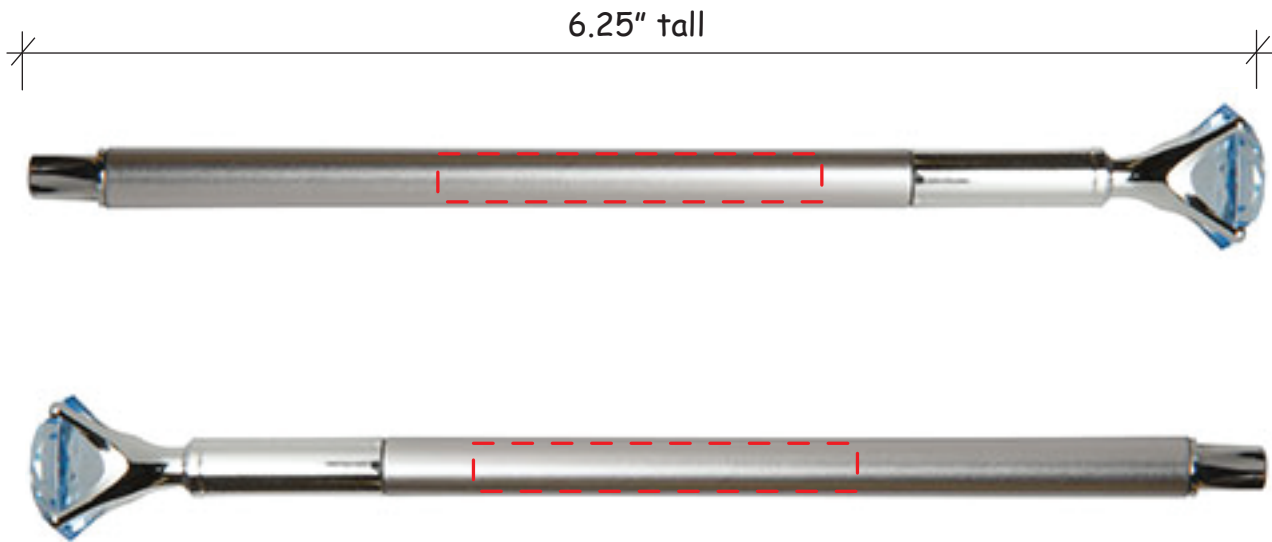

# Diamond Gem Pen Item #2447233

*Artwork shown at scale*

Artwork is always printed at maximum size unless otherwise requested. Due to the nature and orientation of some logos, the actual imprint area may vary from what is seen here and in our catalog. Some color variation in products is natural and should be expected.

# Diamond Gem Pen Item #2447237

*Artwork shown at scale*

Artwork is always printed at maximum size unless otherwise requested. Due to the nature and orientation of some logos, the actual imprint area may vary from what is seen here and in our catalog. Some color variation in products is natural and should be expected.

# Diamond Gem Pen Item #2447247

*Artwork shown at scale*

Artwork is always printed at maximum size unless otherwise requested. Due to the nature and orientation of some logos, the actual imprint area may vary from what is seen here and in our catalog. Some color variation in products is natural and should be expected.