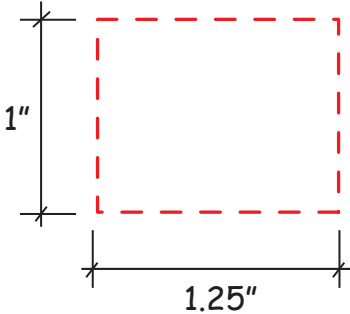

# Putty Small Round Item #2447632

*Artwork shown at scale*

2" diameter

Artwork is always printed at maximum size unless otherwise requested. Due to the nature and orientation of some logos, the actual imprint area may vary from what is seen here and in our catalog. Some color variation in products is natural and should be expected.

# Putty Small Round Item #2447633

*Artwork shown at scale*

2" diameter

Artwork is always printed at maximum size unless otherwise requested. Due to the nature and orientation of some logos, the actual imprint area may vary from what is seen here and in our catalog. Some color variation in products is natural and should be expected.

# Putty Small Round Item #2447635

*Artwork shown at scale*

2" diameter

Artwork is always printed at maximum size unless otherwise requested. Due to the nature and orientation of some logos, the actual imprint area may vary from what is seen here and in our catalog. Some color variation in products is natural and should be expected.