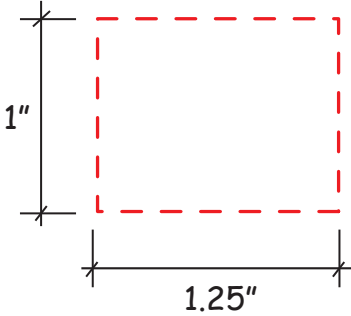

# Putty Small Round Item #2447632

*Artwork shown at scale*

2" diameter

Artwork is always printed at maximum size unless otherwise requested. Due to the nature and orientation of some logos, the actual imprint area may vary from what is seen here and in our catalog. Some color variation in products is natural and should be expected.

# Putty Small Round Item #2447633

*Artwork shown at scale*

2" diameter

Artwork is always printed at maximum size unless otherwise requested. Due to the nature and orientation of some logos, the actual imprint area may vary from what is seen here and in our catalog. Some color variation in products is natural and should be expected.

# Putty Small Round Item #2447635

*Artwork shown at scale*

2" diameter

Artwork is always printed at maximum size unless otherwise requested. Due to the nature and orientation of some logos, the actual imprint area may vary from what is seen here and in our catalog. Some color variation in products is natural and should be expected.