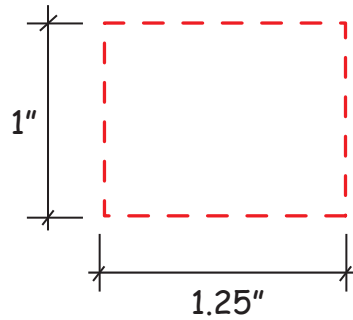

# Putty Small Round Item #2447632

*Artwork shown at scale*

2" diameter

Artwork is always printed at maximum size unless otherwise requested. Due to the nature and orientation of some logos, the actual imprint area may vary from what is seen here and in our catalog. Some color variation in products is natural and should be expected.

# Putty Small Round Item #2447633

*Artwork shown at scale*

2" diameter

Artwork is always printed at maximum size unless otherwise requested. Due to the nature and orientation of some logos, the actual imprint area may vary from what is seen here and in our catalog. Some color variation in products is natural and should be expected.

# Putty Small Round Item #2447635

*Artwork shown at scale*

2" diameter

Artwork is always printed at maximum size unless otherwise requested. Due to the nature and orientation of some logos, the actual imprint area may vary from what is seen here and in our catalog. Some color variation in products is natural and should be expected.