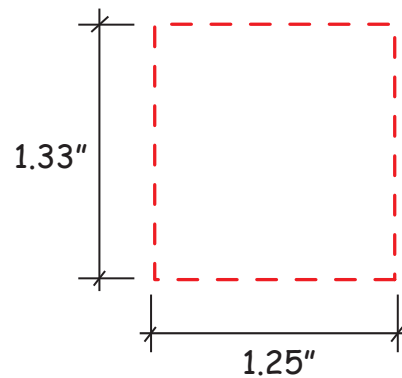

Putty Large Round Item #2447732

Artwork shown at scale

3" diameter

Artwork is always printed at maximum size unless otherwise requested. Due to the nature and orientation of some logos, the actual imprint area may vary from what is seen here and in our catalog. Some color variation in products is natural and should be expected.

Putty Large Round Item #2447733

Artwork shown at scale

3" diameter

Artwork is always printed at maximum size unless otherwise requested. Due to the nature and orientation of some logos, the actual imprint area may vary from what is seen here and in our catalog. Some color variation in products is natural and should be expected.

Putty Large Round Item #2447735

Artwork shown at scale

3" diameter

Artwork is always printed at maximum size unless otherwise requested. Due to the nature and orientation of some logos, the actual imprint area may vary from what is seen here and in our catalog. Some color variation in products is natural and should be expected.