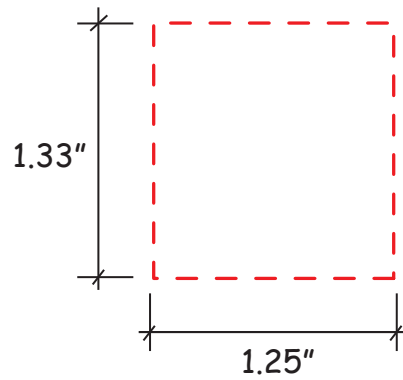

Putty Large Round Item #2447732

Artwork shown at scale

3" diameter

Artwork is always printed at maximum size unless otherwise requested. Due to the nature and orientation of some logos, the actual imprint area may vary from what is seen here and in our catalog. Some color variation in products is natural and should be expected.

Putty Large Round Item #2447733

Artwork shown at scale

3" diameter

Artwork is always printed at maximum size unless otherwise requested. Due to the nature and orientation of some logos, the actual imprint area may vary from what is seen here and in our catalog. Some color variation in products is natural and should be expected.

Putty Large Round Item #2447735

Artwork shown at scale

3" diameter

Artwork is always printed at maximum size unless otherwise requested. Due to the nature and orientation of some logos, the actual imprint area may vary from what is seen here and in our catalog. Some color variation in products is natural and should be expected.