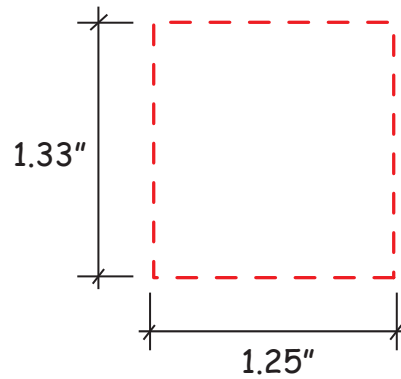

Putty Large Round Item #2447732

Artwork shown at scale

3" diameter

Artwork is always printed at maximum size unless otherwise requested. Due to the nature and orientation of some logos, the actual imprint area may vary from what is seen here and in our catalog. Some color variation in products is natural and should be expected.

Putty Large Round Item #2447733

Artwork shown at scale

3" diameter

Artwork is always printed at maximum size unless otherwise requested. Due to the nature and orientation of some logos, the actual imprint area may vary from what is seen here and in our catalog. Some color variation in products is natural and should be expected.

Putty Large Round Item #2447735

Artwork shown at scale

3" diameter

Artwork is always printed at maximum size unless otherwise requested. Due to the nature and orientation of some logos, the actual imprint area may vary from what is seen here and in our catalog. Some color variation in products is natural and should be expected.