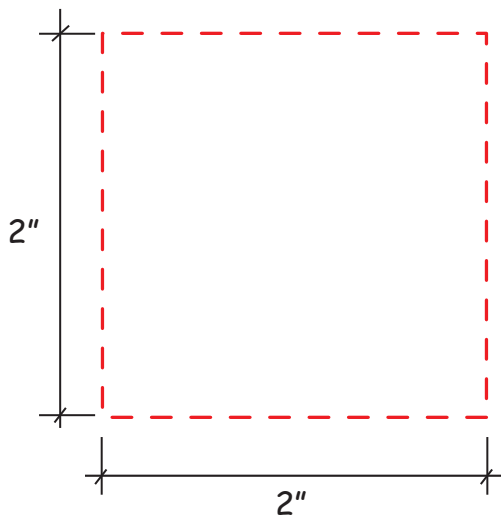

Cork Coaster Item #2447801

Artwork shown at scale

3.5" wide

Full color printing available
imprint size: 3.5" x 3.5"

Artwork is always printed at maximum size unless otherwise requested. Due to the nature and orientation of some logos, the actual imprint area may vary from what is seen here and in our catalog. Some color variation in products is natural and should be expected.

Cork Coaster Item #2447802

Artwork shown at scale

3.5" wide

Full color printing available
imprint size: 3.5" x 3.5"

Artwork is always printed at maximum size unless otherwise requested. Due to the nature and orientation of some logos, the actual imprint area may vary from what is seen here and in our catalog. Some color variation in products is natural and should be expected.