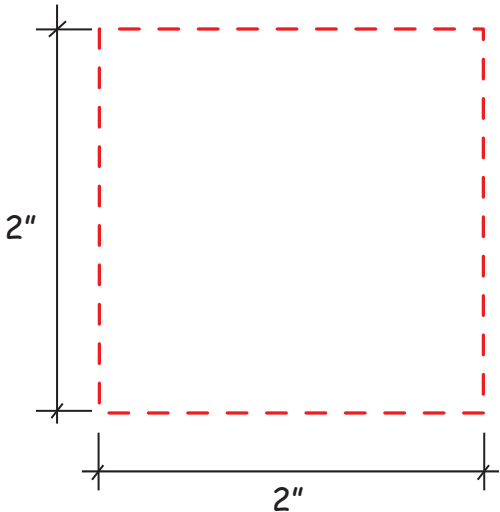

Cork Coaster Item #2447801

Artwork shown at scale

3.5" wide

Full color printing available
imprint size: 3.5" x 3.5"

Artwork is always printed at maximum size unless otherwise requested. Due to the nature and orientation of some logos, the actual imprint area may vary from what is seen here and in our catalog. Some color variation in products is natural and should be expected.

Cork Coaster Item #2447802

Artwork shown at scale

3.5" wide

Full color printing available
imprint size: 3.5" x 3.5"

Artwork is always printed at maximum size unless otherwise requested. Due to the nature and orientation of some logos, the actual imprint area may vary from what is seen here and in our catalog. Some color variation in products is natural and should be expected.