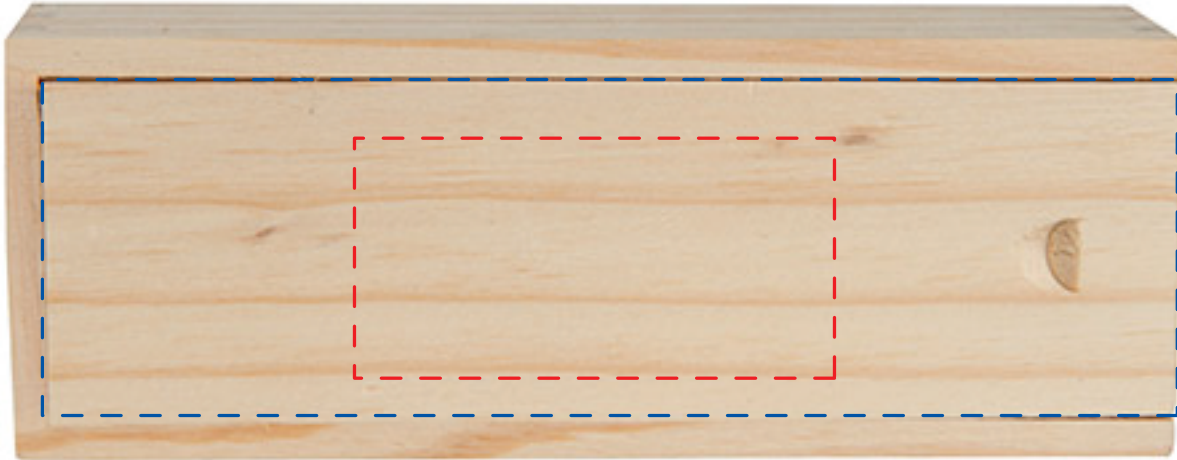

# Large Box of Dominos Item #24481

*Artwork shown at scale*

6.125" wide

Imprint size: 2.5" x 1.25"

Imprint size: 2.5" x 1"

Full color printing available  
imprint size: 6" x 1.75"

Artwork is always printed at maximum size unless otherwise requested. Due to the nature and orientation of some logos, the actual imprint area may vary from what is seen here and in our catalog. Some color variation in products is natural and should be expected.