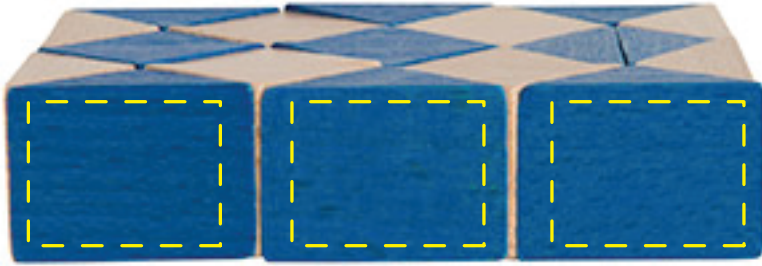

Wood Snake Puzzle Item #2448332

Artwork shown at scale

4" wide when folded

Location 2

Location 1

Artwork is always printed at maximum size unless otherwise requested. Due to the nature and orientation of some logos, the actual imprint area may vary from what is seen here and in our catalog. Some color variation in products is natural and should be expected.

Wood Snake Puzzle Item #2448333

Artwork shown at scale

4" wide when folded

Location 2

Location 1

Artwork is always printed at maximum size unless otherwise requested. Due to the nature and orientation of some logos, the actual imprint area may vary from what is seen here and in our catalog. Some color variation in products is natural and should be expected.

Wood Snake Puzzle Item #2448340

Artwork shown at scale

4" wide when folded

Location 2

Location 1

Artwork is always printed at maximum size unless otherwise requested. Due to the nature and orientation of some logos, the actual imprint area may vary from what is seen here and in our catalog. Some color variation in products is natural and should be expected.