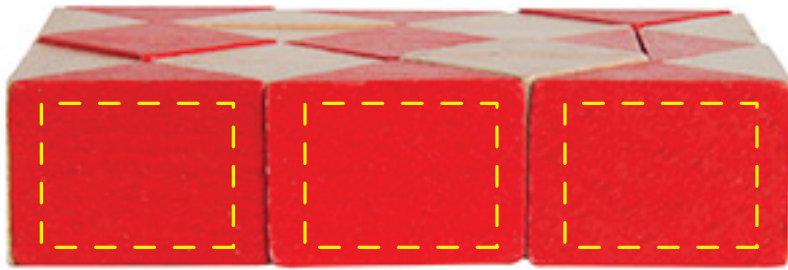

Wood Snake Puzzle Item #2448332

Artwork shown at scale

4" wide when folded

Location 2

Location 1

Artwork is always printed at maximum size unless otherwise requested. Due to the nature and orientation of some logos, the actual imprint area may vary from what is seen here and in our catalog. Some color variation in products is natural and should be expected.

Wood Snake Puzzle Item #2448333

Artwork shown at scale

4" wide when folded

Location 2

Location 1

Artwork is always printed at maximum size unless otherwise requested. Due to the nature and orientation of some logos, the actual imprint area may vary from what is seen here and in our catalog. Some color variation in products is natural and should be expected.

Wood Snake Puzzle Item #2448340

Artwork shown at scale

4" wide when folded

Location 2

Location 1

Artwork is always printed at maximum size unless otherwise requested. Due to the nature and orientation of some logos, the actual imprint area may vary from what is seen here and in our catalog. Some color variation in products is natural and should be expected.