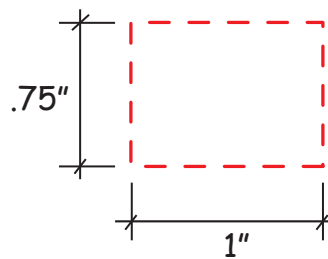

Wood Snake Puzzle Item #2448332

Artwork shown at scale

4" wide when folded

Location 2

Location 1

Artwork is always printed at maximum size unless otherwise requested. Due to the nature and orientation of some logos, the actual imprint area may vary from what is seen here and in our catalog. Some color variation in products is natural and should be expected.

Wood Snake Puzzle Item #2448333

Artwork shown at scale

4" wide when folded

Location 2

Location 1

Artwork is always printed at maximum size unless otherwise requested. Due to the nature and orientation of some logos, the actual imprint area may vary from what is seen here and in our catalog. Some color variation in products is natural and should be expected.

Wood Snake Puzzle Item #2448340

Artwork shown at scale

4" wide when folded

Location 2

Location 1

Artwork is always printed at maximum size unless otherwise requested. Due to the nature and orientation of some logos, the actual imprint area may vary from what is seen here and in our catalog. Some color variation in products is natural and should be expected.