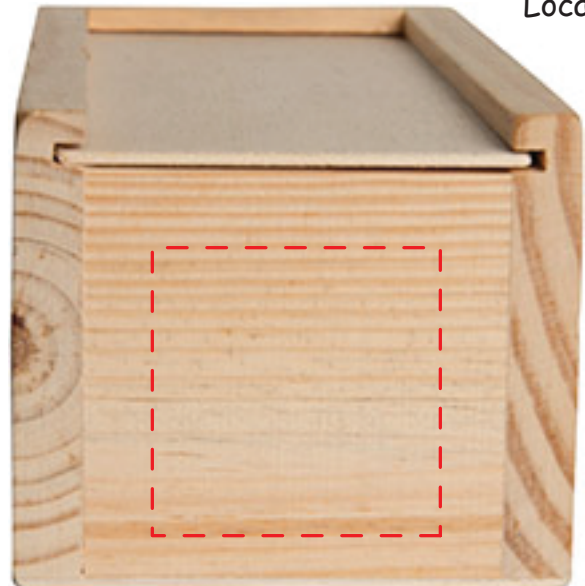

Wooden Tower Puzzle #24491

Artwork shown at scale • natural wood may have dark streaks in sides

5.75" wide

2.5" x 1.5"

Location 1

Location 2

Location 3

1.5" x 1.5"

Location 4

Artwork is always printed at maximum size unless otherwise requested. Due to the nature and orientation of some logos, the actual imprint area may vary from what is seen here and in our catalog. Some color variation in products is natural and should be expected.