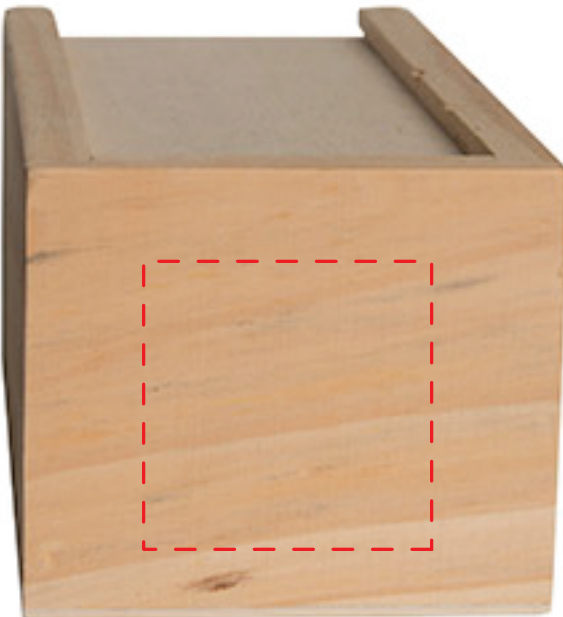

Wooden Tower Puzzle #24491

Artwork shown at scale • natural wood may have dark streaks in sides

5.75" wide

2.5" x 1.5"

Location 1

Location 2

Location 3

1.5" x 1.5"

Location 4

Artwork is always printed at maximum size unless otherwise requested. Due to the nature and orientation of some logos, the actual imprint area may vary from what is seen here and in our catalog. Some color variation in products is natural and should be expected.