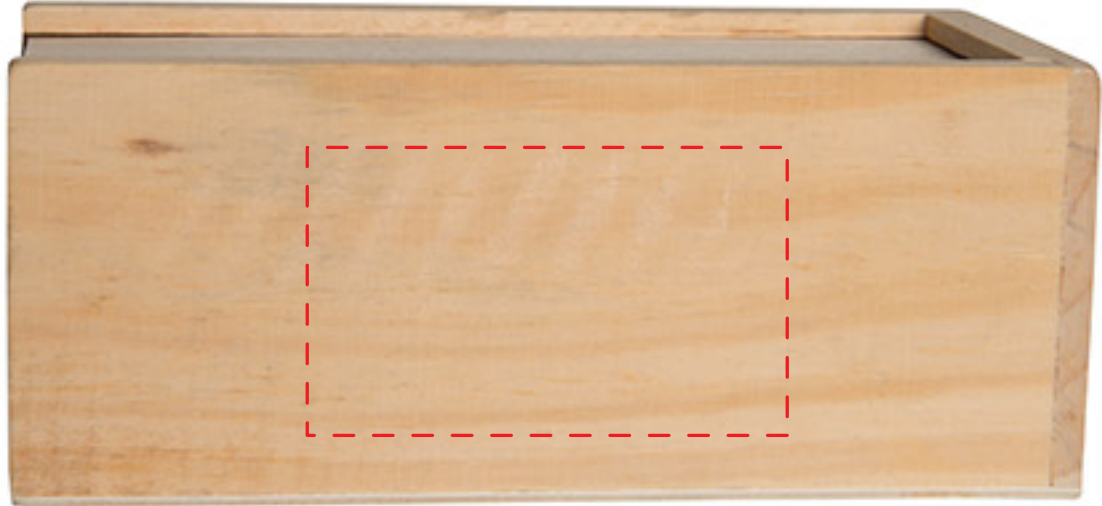

Wooden Tower Puzzle #24491

Artwork shown at scale • natural wood may have dark streaks in sides

5.75" wide

2.5" x 1.5"

Location 1

Location 2

Location 3

1.5" x 1.5"

Location 4

Artwork is always printed at maximum size unless otherwise requested. Due to the nature and orientation of some logos, the actual imprint area may vary from what is seen here and in our catalog. Some color variation in products is natural and should be expected.