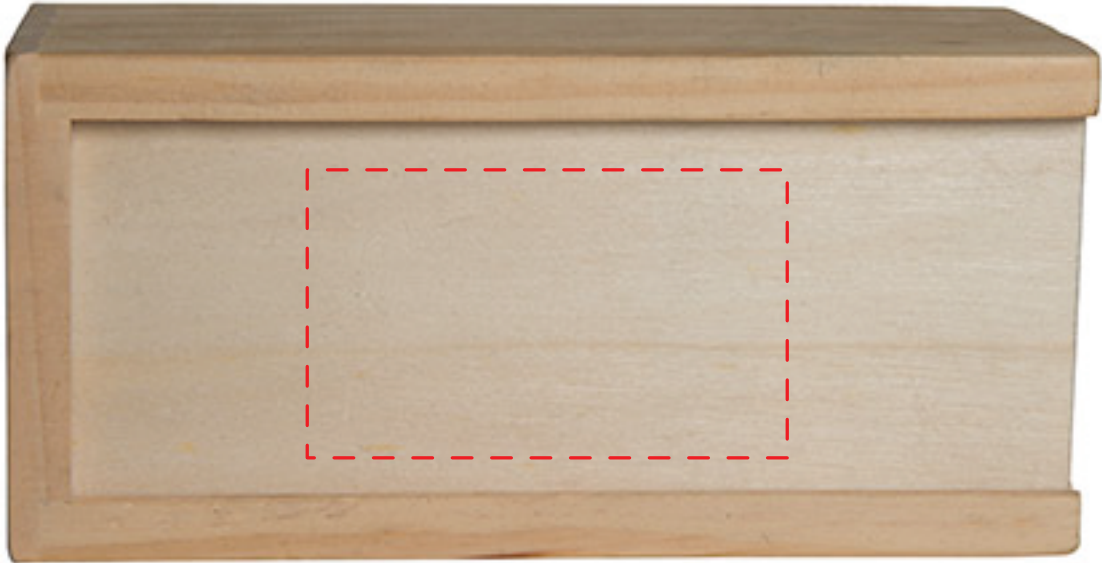

Wooden Tower Puzzle #24491

Artwork shown at scale • natural wood may have dark streaks in sides

5.75" wide

2.5" x 1.5"

Location 1

Location 2

Location 3

1.5" x 1.5"

Location 4

Artwork is always printed at maximum size unless otherwise requested. Due to the nature and orientation of some logos, the actual imprint area may vary from what is seen here and in our catalog. Some color variation in products is natural and should be expected.