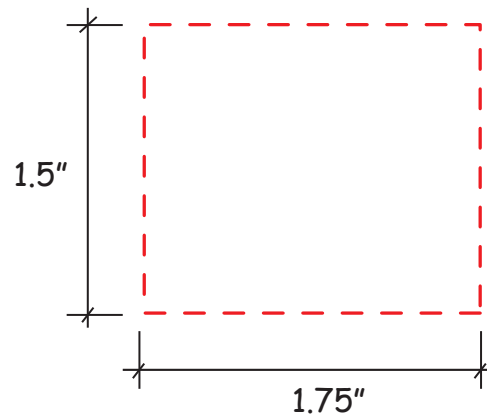

Bottle Opener Coaster Item #2449231

Artwork shown at scale

3.25" square

Artwork is always printed at maximum size unless otherwise requested. Due to the nature and orientation of some logos, the actual imprint area may vary from what is seen here and in our catalog. Some color variation in products is natural and should be expected.

Bottle Opener Coaster Item #2449232

Artwork shown at scale

3.25" square

Artwork is always printed at maximum size unless otherwise requested. Due to the nature and orientation of some logos, the actual imprint area may vary from what is seen here and in our catalog. Some color variation in products is natural and should be expected.

Bottle Opener Coaster Item #2449233

Artwork shown at scale

3.25" square

Artwork is always printed at maximum size unless otherwise requested. Due to the nature and orientation of some logos, the actual imprint area may vary from what is seen here and in our catalog. Some color variation in products is natural and should be expected.