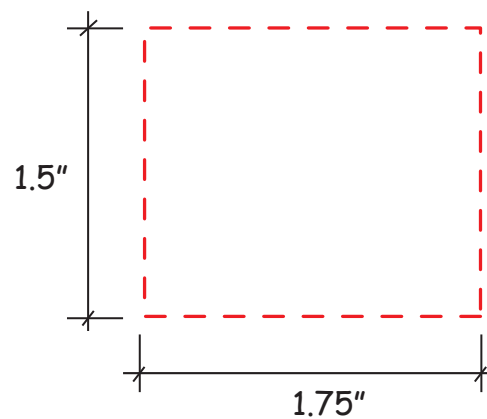

Bottle Opener Coaster Item #2449231

Artwork shown at scale

3.25" square

Artwork is always printed at maximum size unless otherwise requested. Due to the nature and orientation of some logos, the actual imprint area may vary from what is seen here and in our catalog. Some color variation in products is natural and should be expected.

Bottle Opener Coaster Item #2449232

Artwork shown at scale

3.25" square

Artwork is always printed at maximum size unless otherwise requested. Due to the nature and orientation of some logos, the actual imprint area may vary from what is seen here and in our catalog. Some color variation in products is natural and should be expected.

Bottle Opener Coaster Item #2449233

Artwork shown at scale

3.25" square

Artwork is always printed at maximum size unless otherwise requested. Due to the nature and orientation of some logos, the actual imprint area may vary from what is seen here and in our catalog. Some color variation in products is natural and should be expected.