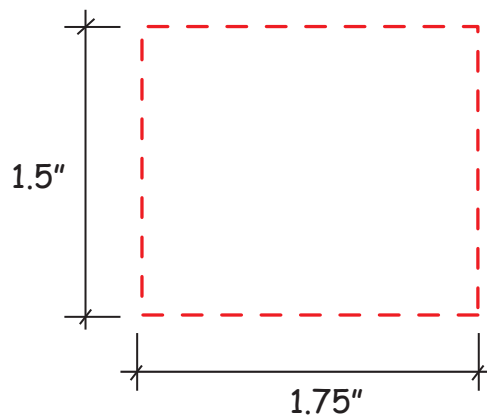

Bottle Opener Coaster Item #2449231

Artwork shown at scale

3.25" square

Artwork is always printed at maximum size unless otherwise requested. Due to the nature and orientation of some logos, the actual imprint area may vary from what is seen here and in our catalog. Some color variation in products is natural and should be expected.

Bottle Opener Coaster Item #2449232

Artwork shown at scale

3.25" square

Artwork is always printed at maximum size unless otherwise requested. Due to the nature and orientation of some logos, the actual imprint area may vary from what is seen here and in our catalog. Some color variation in products is natural and should be expected.

Bottle Opener Coaster Item #2449233

Artwork shown at scale

3.25" square

Artwork is always printed at maximum size unless otherwise requested. Due to the nature and orientation of some logos, the actual imprint area may vary from what is seen here and in our catalog. Some color variation in products is natural and should be expected.