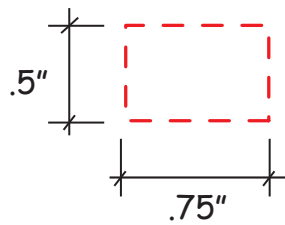

# Fidget Spinner Opener Item #2449331

*Artwork shown at scale*

3.25" square

Artwork is always printed at maximum size unless otherwise requested. Due to the nature and orientation of some logos, the actual imprint area may vary from what is seen here and in our catalog. Some color variation in products is natural and should be expected.

# Fidget Spinner Opener Item #2449332

*Artwork shown at scale*

3.25" square

Artwork is always printed at maximum size unless otherwise requested. Due to the nature and orientation of some logos, the actual imprint area may vary from what is seen here and in our catalog. Some color variation in products is natural and should be expected.

# Fidget Spinner Opener Item #2449333

*Artwork shown at scale*

3.25" square

Artwork is always printed at maximum size unless otherwise requested. Due to the nature and orientation of some logos, the actual imprint area may vary from what is seen here and in our catalog. Some color variation in products is natural and should be expected.