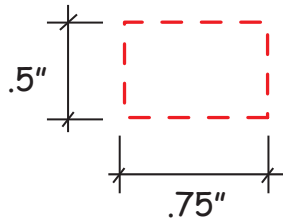

# Fidget Spinner Opener Item #2449331

*Artwork shown at scale*

3.25" square

Artwork is always printed at maximum size unless otherwise requested. Due to the nature and orientation of some logos, the actual imprint area may vary from what is seen here and in our catalog. Some color variation in products is natural and should be expected.

# Fidget Spinner Opener Item #2449332

*Artwork shown at scale*

3.25" square

Artwork is always printed at maximum size unless otherwise requested. Due to the nature and orientation of some logos, the actual imprint area may vary from what is seen here and in our catalog. Some color variation in products is natural and should be expected.

# Fidget Spinner Opener Item #2449333

*Artwork shown at scale*

3.25" square

Artwork is always printed at maximum size unless otherwise requested. Due to the nature and orientation of some logos, the actual imprint area may vary from what is seen here and in our catalog. Some color variation in products is natural and should be expected.