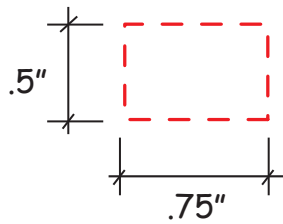

# Fidget Spinner Opener Item #2449331

*Artwork shown at scale*

3.25" square

Artwork is always printed at maximum size unless otherwise requested. Due to the nature and orientation of some logos, the actual imprint area may vary from what is seen here and in our catalog. Some color variation in products is natural and should be expected.

# Fidget Spinner Opener Item #2449332

*Artwork shown at scale*

3.25" square

Artwork is always printed at maximum size unless otherwise requested. Due to the nature and orientation of some logos, the actual imprint area may vary from what is seen here and in our catalog. Some color variation in products is natural and should be expected.

# Fidget Spinner Opener Item #2449333

*Artwork shown at scale*

3.25" square

Artwork is always printed at maximum size unless otherwise requested. Due to the nature and orientation of some logos, the actual imprint area may vary from what is seen here and in our catalog. Some color variation in products is natural and should be expected.