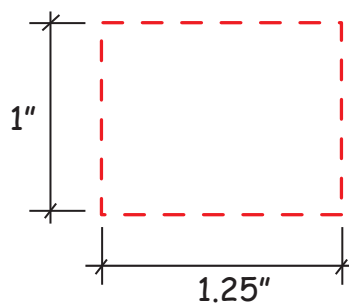

## Bomb Item #26032

*Artwork shown at scale*

2.75" tall

Artwork is always printed at maximum size unless otherwise requested. Due to the nature and orientation of some logos, the actual imprint area may vary from what is seen here and in our catalog. Some color variation in products is natural and should be expected.