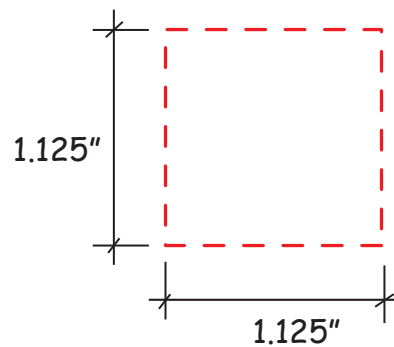

Sweet Heart #26033

Artwork shown at scale

2.75" wide

Artwork is always printed at maximum size unless otherwise requested. Due to the nature and orientation of some logos, the actual imprint area may vary from what is seen here and in our catalog. Some color variation in products is natural and should be expected.

Sweet Heart #2603337

Artwork shown at scale

2.75" wide

Artwork is always printed at maximum size unless otherwise requested. Due to the nature and orientation of some logos, the actual imprint area may vary from what is seen here and in our catalog. Some color variation in products is natural and should be expected.

Sweet Heart #2603342

Artwork shown at scale

2.75" wide

Artwork is always printed at maximum size unless otherwise requested. Due to the nature and orientation of some logos, the actual imprint area may vary from what is seen here and in our catalog. Some color variation in products is natural and should be expected.

Sweet Heart #2603347

Artwork shown at scale

2.75" wide

Artwork is always printed at maximum size unless otherwise requested. Due to the nature and orientation of some logos, the actual imprint area may vary from what is seen here and in our catalog. Some color variation in products is natural and should be expected.