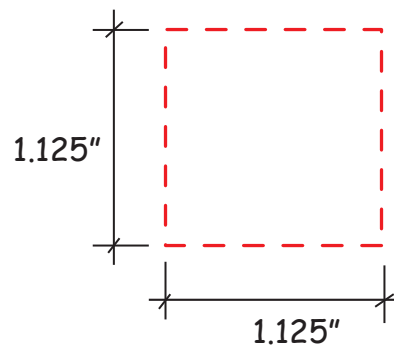

Sweet Heart #26033

Artwork shown at scale

2.75" wide

Artwork is always printed at maximum size unless otherwise requested. Due to the nature and orientation of some logos, the actual imprint area may vary from what is seen here and in our catalog. Some color variation in products is natural and should be expected.

Sweet Heart #2603333

Artwork shown at scale

2.75" wide

Artwork is always printed at maximum size unless otherwise requested. Due to the nature and orientation of some logos, the actual imprint area may vary from what is seen here and in our catalog. Some color variation in products is natural and should be expected.

Sweet Heart #2603337

Artwork shown at scale

2.75" wide

Artwork is always printed at maximum size unless otherwise requested. Due to the nature and orientation of some logos, the actual imprint area may vary from what is seen here and in our catalog. Some color variation in products is natural and should be expected.

Sweet Heart #2603342

Artwork shown at scale

2.75" wide

Artwork is always printed at maximum size unless otherwise requested. Due to the nature and orientation of some logos, the actual imprint area may vary from what is seen here and in our catalog. Some color variation in products is natural and should be expected.