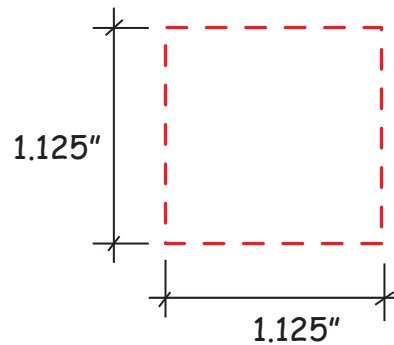

Sweet Heart #26033

Artwork shown at scale

2.75" wide

Artwork is always printed at maximum size unless otherwise requested. Due to the nature and orientation of some logos, the actual imprint area may vary from what is seen here and in our catalog. Some color variation in products is natural and should be expected.

Sweet Heart #2603333

Artwork shown at scale

2.75" wide

Artwork is always printed at maximum size unless otherwise requested. Due to the nature and orientation of some logos, the actual imprint area may vary from what is seen here and in our catalog. Some color variation in products is natural and should be expected.

Sweet Heart #2603337

Artwork shown at scale

2.75" wide

Artwork is always printed at maximum size unless otherwise requested. Due to the nature and orientation of some logos, the actual imprint area may vary from what is seen here and in our catalog. Some color variation in products is natural and should be expected.

Sweet Heart #2603347

Artwork shown at scale

2.75" wide

Artwork is always printed at maximum size unless otherwise requested. Due to the nature and orientation of some logos, the actual imprint area may vary from what is seen here and in our catalog. Some color variation in products is natural and should be expected.