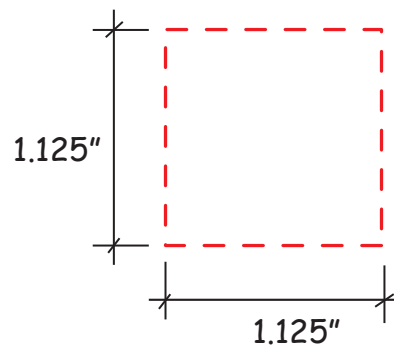

Sweet Heart #26033

Artwork shown at scale

2.75" wide

Artwork is always printed at maximum size unless otherwise requested. Due to the nature and orientation of some logos, the actual imprint area may vary from what is seen here and in our catalog. Some color variation in products is natural and should be expected.

Sweet Heart #2603333

Artwork shown at scale

2.75" wide

Artwork is always printed at maximum size unless otherwise requested. Due to the nature and orientation of some logos, the actual imprint area may vary from what is seen here and in our catalog. Some color variation in products is natural and should be expected.

Sweet Heart #2603337

Artwork shown at scale

2.75" wide

Artwork is always printed at maximum size unless otherwise requested. Due to the nature and orientation of some logos, the actual imprint area may vary from what is seen here and in our catalog. Some color variation in products is natural and should be expected.

Sweet Heart #2603347

Artwork shown at scale

2.75" wide

Artwork is always printed at maximum size unless otherwise requested. Due to the nature and orientation of some logos, the actual imprint area may vary from what is seen here and in our catalog. Some color variation in products is natural and should be expected.