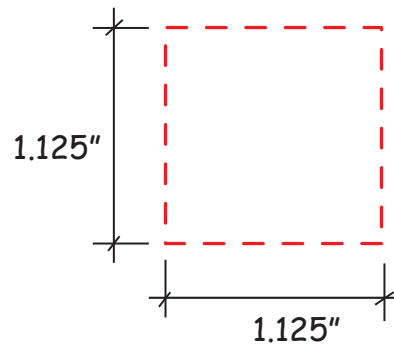

Sweet Heart #26033

Artwork shown at scale

2.75" wide

Artwork is always printed at maximum size unless otherwise requested. Due to the nature and orientation of some logos, the actual imprint area may vary from what is seen here and in our catalog. Some color variation in products is natural and should be expected.

Sweet Heart #2603333

Artwork shown at scale

2.75" wide

Artwork is always printed at maximum size unless otherwise requested. Due to the nature and orientation of some logos, the actual imprint area may vary from what is seen here and in our catalog. Some color variation in products is natural and should be expected.

Sweet Heart #2603337

Artwork shown at scale

2.75" wide

Artwork is always printed at maximum size unless otherwise requested. Due to the nature and orientation of some logos, the actual imprint area may vary from what is seen here and in our catalog. Some color variation in products is natural and should be expected.

Sweet Heart #2603342

Artwork shown at scale

2.75" wide

Artwork is always printed at maximum size unless otherwise requested. Due to the nature and orientation of some logos, the actual imprint area may vary from what is seen here and in our catalog. Some color variation in products is natural and should be expected.