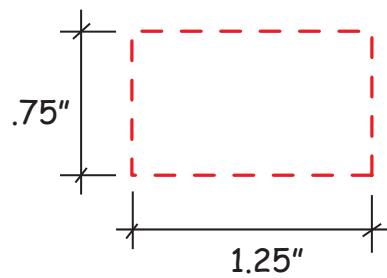

## Bungie Globe #26040

*Artwork shown at scale*

2.5" wide

Artwork is always printed at maximum size unless otherwise requested. Due to the nature and orientation of some logos, the actual imprint area may vary from what is seen here and in our catalog. Some color variation in products is natural and should be expected.