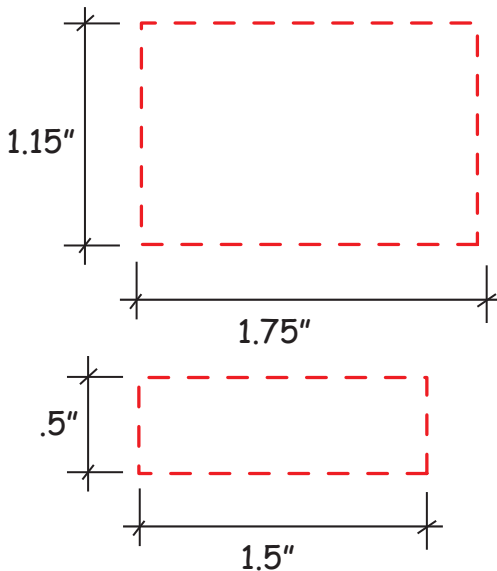

Brain #2604437

Artwork shown at scale

3" wide

Artwork is always printed at maximum size unless otherwise requested. Due to the nature and orientation of some logos, the actual imprint area may vary from what is seen here and in our catalog. Some color variation in products is natural and should be expected.

Brain #2604440

Artwork shown at scale

3" wide

Artwork is always printed at maximum size unless otherwise requested. Due to the nature and orientation of some logos, the actual imprint area may vary from what is seen here and in our catalog. Some color variation in products is natural and should be expected.

Brain #2604442

Artwork shown at scale

3" wide

Artwork is always printed at maximum size unless otherwise requested. Due to the nature and orientation of some logos, the actual imprint area may vary from what is seen here and in our catalog. Some color variation in products is natural and should be expected.

Brain #2604444

Artwork shown at scale

3" wide

Artwork is always printed at maximum size unless otherwise requested. Due to the nature and orientation of some logos, the actual imprint area may vary from what is seen here and in our catalog. Some color variation in products is natural and should be expected.