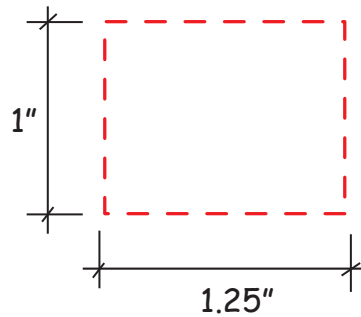

# Liver #26049

*Artwork shown at scale*

4.25" wide

Artwork is always printed at maximum size unless otherwise requested. Due to the nature and orientation of some logos, the actual imprint area may vary from what is seen here and in our catalog. Some color variation in products is natural and should be expected.