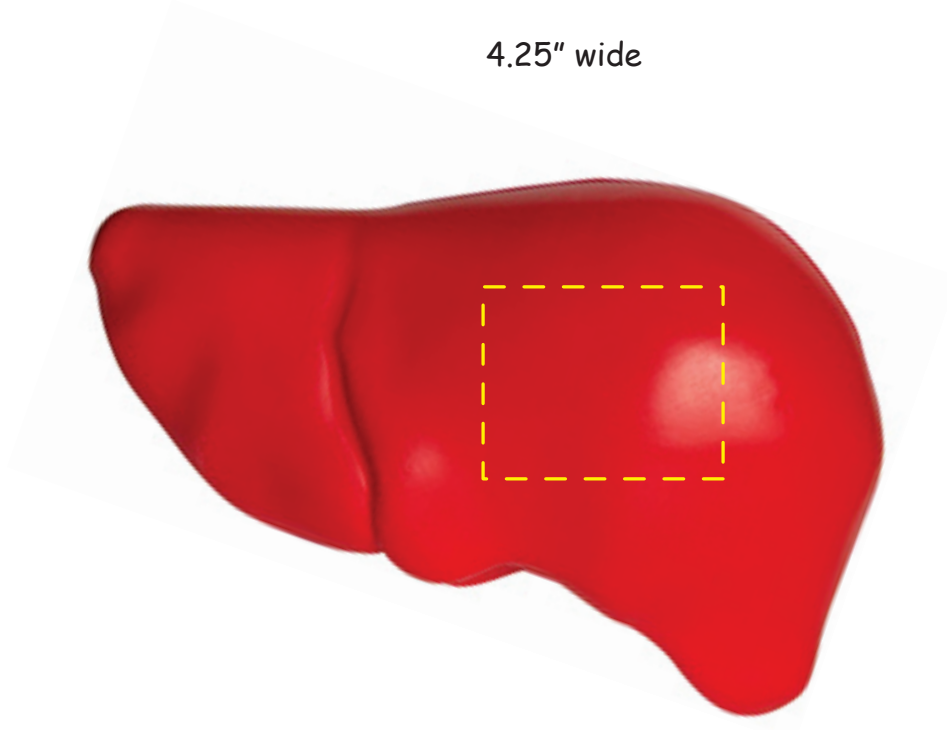

# Liver #26049

*Artwork shown at scale*

4.25" wide

Artwork is always printed at maximum size unless otherwise requested. Due to the nature and orientation of some logos, the actual imprint area may vary from what is seen here and in our catalog. Some color variation in products is natural and should be expected.