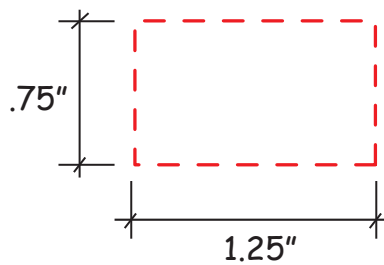

Alien Head Item #26067

Artwork shown at scale

3.5" tall

Artwork is always printed at maximum size unless otherwise requested. Due to the nature and orientation of some logos, the actual imprint area may vary from what is seen here and in our catalog. Some color variation in products is natural and should be expected.