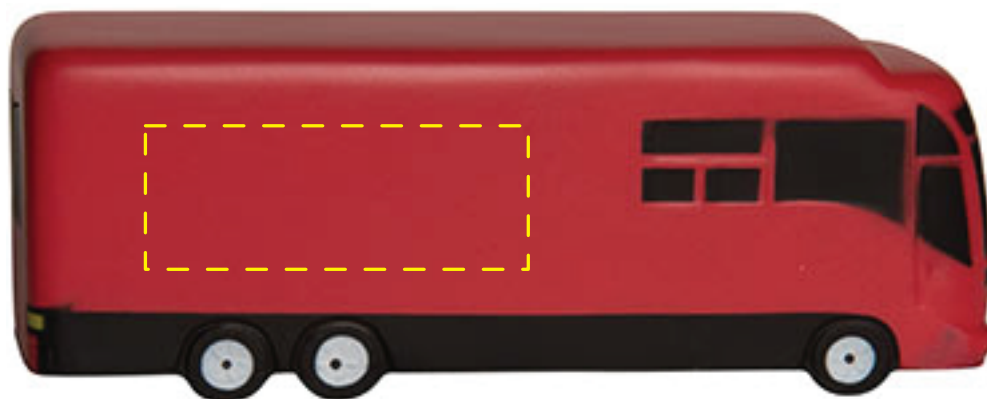

Motor Couch Item #26111

Artwork shown at scale

5" wide

Full color printing available
imprint size: 2" x .75"

Artwork is always printed at maximum size unless otherwise requested. Due to the nature and orientation of some logos, the actual imprint area may vary from what is seen here and in our catalog. Some color variation in products is natural and should be expected.