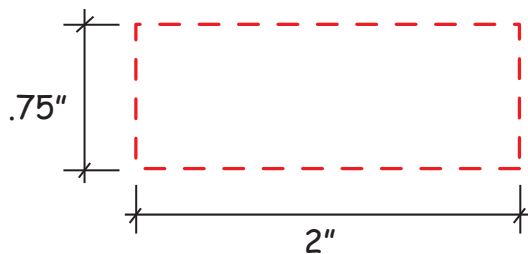

Motor Couch Item #26111

Artwork shown at scale

5" wide

Full color printing available
imprint size: 2" x .75"

Artwork is always printed at maximum size unless otherwise requested. Due to the nature and orientation of some logos, the actual imprint area may vary from what is seen here and in our catalog. Some color variation in products is natural and should be expected.