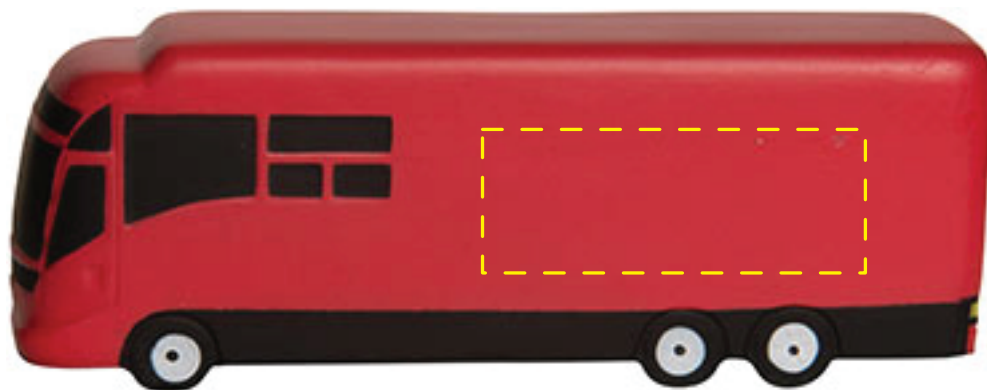

Motor Couch Item #26111

Artwork shown at scale

5" wide

Full color printing available
imprint size: 2" x .75"

Artwork is always printed at maximum size unless otherwise requested. Due to the nature and orientation of some logos, the actual imprint area may vary from what is seen here and in our catalog. Some color variation in products is natural and should be expected.