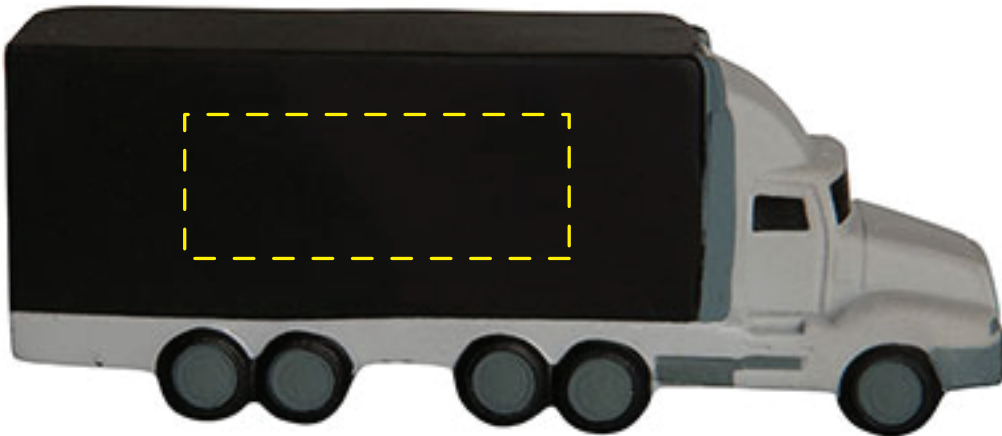

# Pickup Truck Item #26117

*Artwork shown at scale*

5" wide

Artwork is always printed at maximum size unless otherwise requested. Due to the nature and orientation of some logos, the actual imprint area may vary from what is seen here and in our catalog. Some color variation in products is natural and should be expected.

## Pickup Truck Item #2611730

*Artwork shown at scale*

5" wide

Artwork is always printed at maximum size unless otherwise requested. Due to the nature and orientation of some logos, the actual imprint area may vary from what is seen here and in our catalog. Some color variation in products is natural and should be expected.